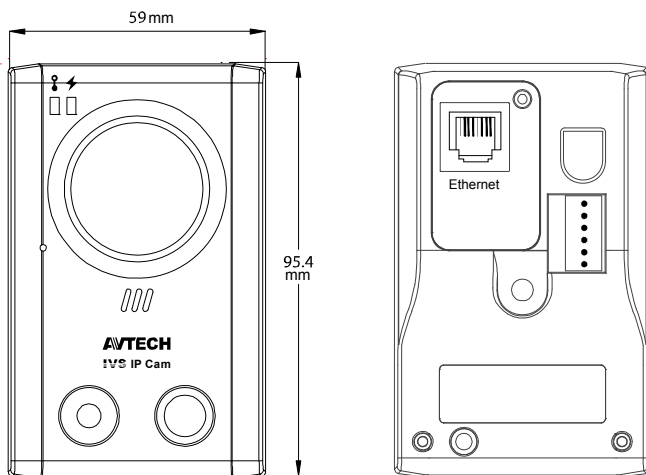

Dimensions

SPECIFICATIONS

■ Network	
Network Compression	H.264 / MPEG4 / MJPEG
Multiple Video Streaming (Encode Modes, IPS, Resolution)	3 (H.264, MJPEG, MPEG4)
LAN Port	YES
LAN Speed	10/100 Based-T Ethernet
Supported Protocols	DDNS, PPPoE, DHCP, NTP, SNTP, TCP/IP, ICMP, SMTP, FTP, HTTP, RTP, RTSP, UPnP
Frame Rate	NTSC:30, PAL:25
Number of Online Users	10
Security	Multiple user access levels with password
Web Access	Internet Explorer on Windows operating system
■ Camera	
Image Sensor	1/3" Live MOS image sensor
Video Resolution	SXGA, SXVGA, 720P, VGA, QVGA
Min Illumination	0.1 Lux / F1.5, 0 Lux (LED ON)
Shutter Speed	1 / 60 (1/50) to 1 / 100,000 sec.
S/N Ratio	More than 48dB (AGC off)
Lens	f3.8mm / F1.5
Viewing Angle	80.4° (Diagonal)
White LED	YES (1W, 10 meters)
White Balance	ATW
AGC	Auto
IRIS Mode	AES
PIR Sensor	Detection Range 76° wide angle with up to 6m long distance at 2m height (under 30°C)
Micro SD Card Slot	YES
External Alarm I/O	YES
Microphone	YES
Speaker	YES
Power Source (±10%)	5V / 2A
Operating Temperature	-0°C~40°C
■ Others	
Mobile Surveillance	iPad / iPhone / Android mobile device
Push Video	YES
Audio Detection	YES
RTC (real-time clock)	YES
Motion Detection	YES
Digital Pan / Tilt / Zoom	YES
Event Notification	FTP / Email / Push Video
Minimum Web Browsing Requirements	<ul style="list-style-type: none"> • Pentium 4 CPU 1.3 GHz or higher, or equivalent AMD • 256 MB RAM • AGP graphics card, Direct Draw, 32MB RAM • Windows 7, Vista & XP, DirectX 9.0 or later • Internet Explorer 7.x or later

* The specifications are subject to change without notice.

** Dimensional tolerance: (± 5mm)