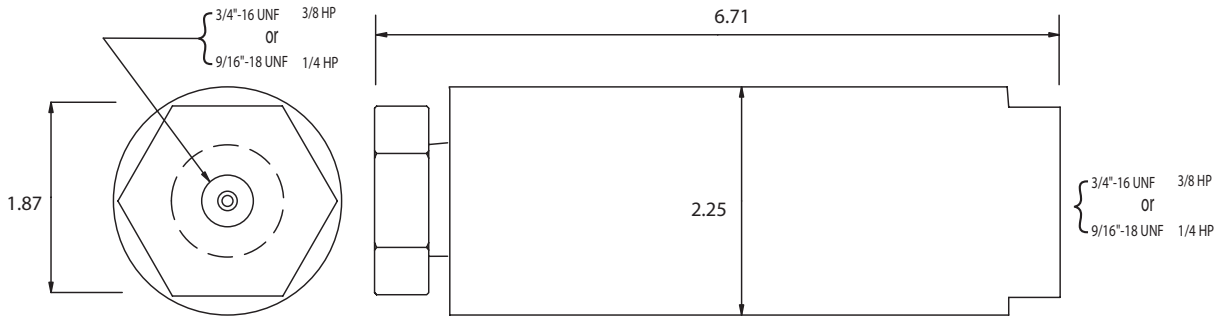

DIMENSIONS

SPECIFICATIONS

Housing Material: 17-4 Stainless Steel

Element Media:

304 Stainless Steel Mesh: 10, 18, 25, 40, 75, 150 and 300 micron ABS
316 Stainless Steel Mesh: .5, 1, 3 and 7 micron ABS
Glass Fiber: 3, 5 and 10 micron ABS

Flow Rate:

.250 HP 2.5 GPM (100 SSU oil)
.375 HP 5.5 GPM (100 SSU oil)

Operating Pressure: 30,000 PSI
Proof Pressure: 45,000 PSI
Burst Pressure: 120,000 PSI
Housing Temperature: -148°F to +350°F

Element Temperature Range:
304 Stainless Mesh: -425°F to +1,000°F
316 Stainless Sintered: -425°F to +1,000°F
Glass Fiber: -70°F to +300°F

O-Ring Temperature Range:
Buna-N -40°F to +250°F
Viton -20°F to +350°F
Ethylene Propylene: -65°F to +300°F
Teflon™ -148°F to +400°F
Kalrez™ -40°F to +600°F

Teflon™ and Kalrez™ are registered trademarks of DuPont.

HOW-TO-ORDER

Code	Flow	Fitting Size
250HP	2.5 GPM	.250 High Pressure
375HP	5.5 GPM	.375 High Pressure

Micron Rating		
Code	Nom.	Abs.
5 ABS	.2	.5***
1 ABS	.5	1***
3 ABS	2	3***
7 ABS	5	7.5***
B3	.5	3**
B5	1	5**
B10	3	10**
2X	2	10*
5	5	18*
10	10	25*
20	20	40*
40	40	75*
100	100	—*
200	200	—*

Code	Collapse Rating
C	3250 (Glass)
F	3000 (316 S.S.)
V	4500 (304 S.S.)

Code	O-Ring Material
L	Buna-N
N	Viton
E	Ethylene Propylene
M	Teflon™
K	90 Durometer Nitrile
H	Kalrez™

*Stainless Wire Mesh
**Glass Fiber Media
***Porous Sintered Stainless