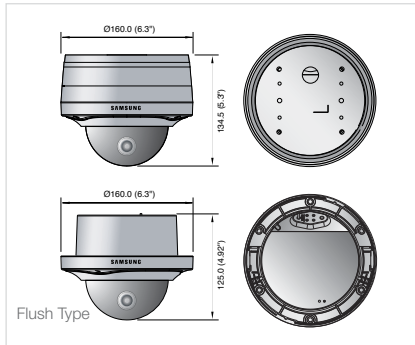

Dimensions

Unit : mm (inch)

The Eco mark represents Samsung Techwin's will to create environment-friendly products, and indicates that the product satisfies the EU RoHS Directive.

Design and specifications are subject to change without notice.

SAMSUNG TECHWIN CO., LTD.

701, Sampyeong-dong, Bundang-gu, Seongnam-si, Gyeonggi-do Korea 463-400
Tel : +82-70-7147-8741~8749, 8752~8760 Fax : +82-31-8018-3745
www.samsungsecurity.com www.samsungcctv.com

■ DISTRIBUTED BY