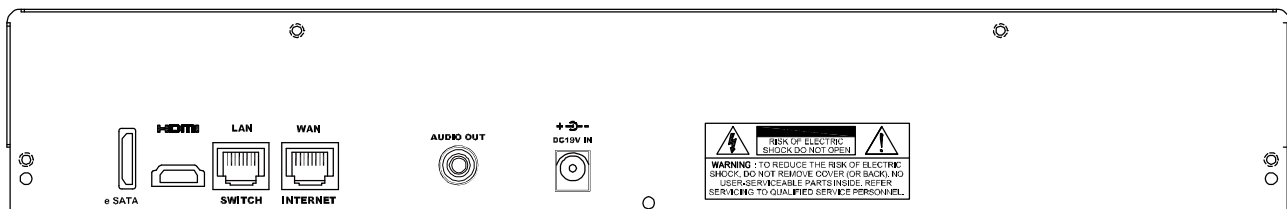

Rear Panel

Specifications

MODEL		AVH312
Hardware		
Video Input		One LAN port (Up to 12 Channels with a 12-port hub)
Video Output		HDMI
Video Output Resolution		1920 x 1080
Audio Output		YES
HDD Storage**		Up to two 3TB HDDs
eSATA Port		YES
USB Ports		Two on the front panel: one for video backup to USB flash drive, and another for NVR control via a USB mouse
IR Remote Control		YES
Ethernet	LAN port	1000Mbps
	Internet port	10Mbps / 100Mbps
Software		
Video Compression Format		H.264
Local / Remote Display Mode		6 / 12CH
Local / Remote Playback Mode		6CH
Recording Mode		Manual / Event / Alarm / Schedule
Recording Throughput****	12CH Mode	Up to 360 IPS @ 720 x 480, 32 Mbps Up to 120 IPS @ 1280 x 720, 32 Mbps <i>* Recording @ 1280 x 1024 or higher is only allowed for CH1</i>
	6CH Mode	Up to 180 IPS @ 720 x 480, 32 Mbps Up to 180 IPS @ 1280 x 720, 32 Mbps Up to 90 IPS @ 1920 x 1080, 32 Mbps
Pre-alarm Recording		YES
Quick Search		Time / Motion / Alarm
Security		Multiple user access levels with password
Remote Access		(1) Internet Explorer on Windows operating system (2) EagleEyes on iPhone, iPad & Android mobile devices
General		
Power Source (±10%)		DC 19V / 2.1A
Operating Temperature		10°C ~ 40°C (50°F ~ 104°F)
Dimensions (mm)**		375(W) × 68(H) × 264.8(D)
Minimum PC Browsing Requirements		<ul style="list-style-type: none"> • Pentium 4 CPU 1.3 GHz or higher, or equivalent AMD • 256 MB RAM • AGP graphics card, Direct Draw, 32MB RAM • Windows 7, Vista & XP, DirectX 9.0 or later • Internet Explorer 7.x or later
Peripherals		(1) EoC converter; (2) HDMI Extender; (3) Video Server