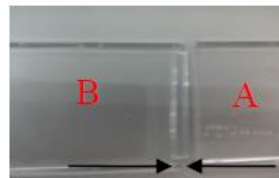

PC panel

Poly Carbonate

MODULE SIZE	300 / STANDART / 333
MATERIAL	100% POLYCARBONATE
WEIGHT	0.10 / KG
COLOR	TRANSPARENT

*CUSTOM SIZE AVAILABLE

Pc panel® is a transparent plate for roller shutter. A fully transparent roller shutter, made from virtually unbreakable polycarbonate. Facade shutters provide a transparent barrier that is versatile, durable and good-looking.

The first thing you will notice about this shutter is how it creates a feeling of security, while maintaining a welcoming atmosphere. The Facade is a very versatile shutter that works well in commercial situations such as at airports, in shopping malls and at reception desks.

It's also a good product to protect domestic windows and patio areas

INSTALLATION,

1.

2.

Advantages,

- **Economical**
- **Lightweight**
- **Easy to install**
- **Versatile**
- **Durable**
- **Good looking**

For further information, kindly contact

CHEE SHEN INDUSTRI SDN. BHD. (CO. NO. :492883 P)

NO. 1282 - 1285, JALAN SRI PUTRI,
TAMAN PUTRI, 81000 KULAI,
JOHOR DARUL TAKZIM.

TEL: 07-6633108

FAX: 07-6625122

EMAIL: Chee_shen@yahoo.com