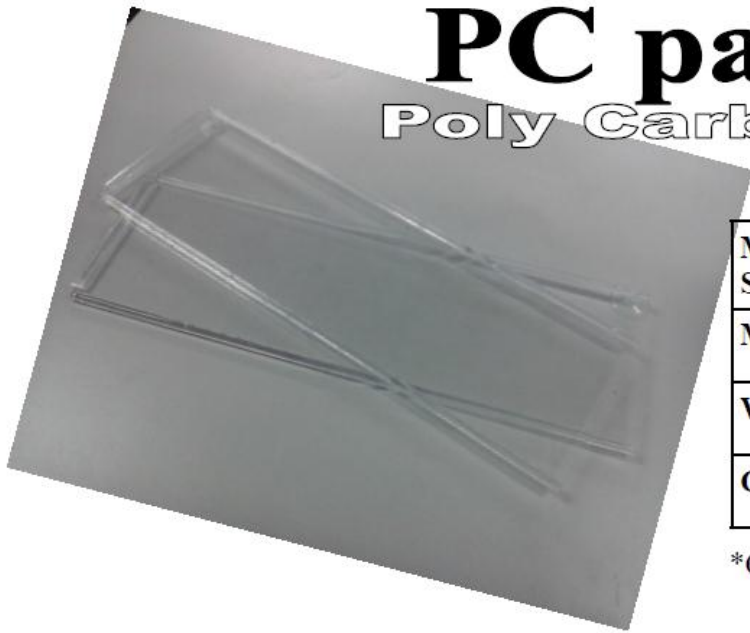

PC panel

Poly Carbonate

MODULE SIZE	300 / STANDART / 333
MATERIAL	100% POLYCARBONATE
WEIGHT	0.10 / KG
COLOR	TRANSPARENT

*CUSTOM SIZE AVAILABLE

Pc panel® is a transparent plate for roller shutter. A fully transparent roller shutter, made from virtually unbreakable polycarbonate. Facade shutters provide a transparent barrier that is versatile, durable and good-looking.