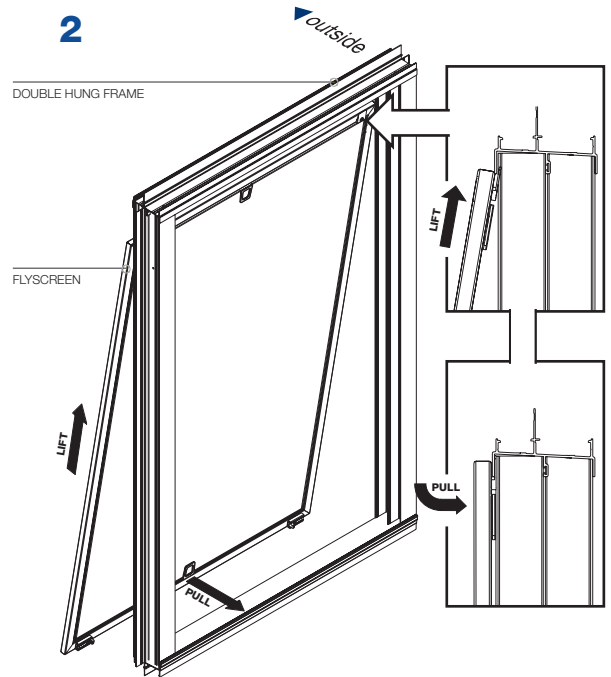

Aluminium Double Hung

On Site Installation Instructions | Flyscreen Installation

Aluminium Awning

On Site Installation Instructions | Flyscreen Installation

! Use caution when installing the flyscreen.

! For frame heights over 933mm; fit on extra flyscreen clips (BR0805) on either side of the jamb