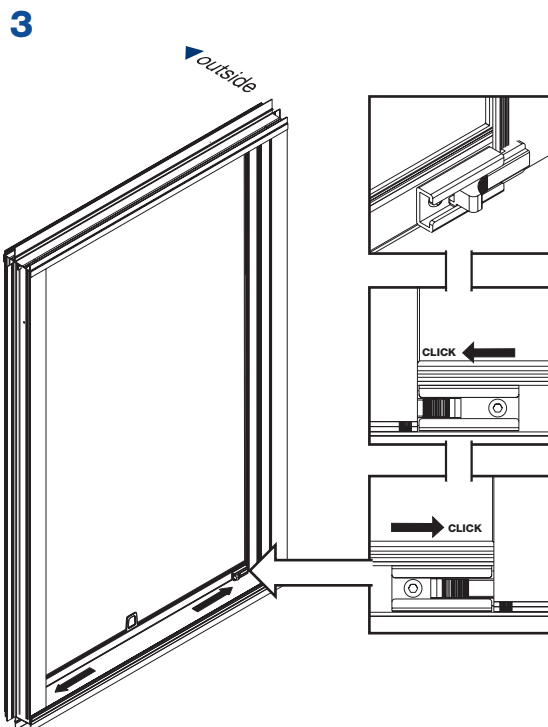

Aluminium Double Hung

On Site Installation Instructions | Flyscreen Installation

Aluminium Awning

On Site Installation Instructions | Flyscreen Installation

! Use caution when installing the flyscreen.

! For frame heights over 933mm; fit on extra flyscreen clips (BR0805) on either side of the jamb