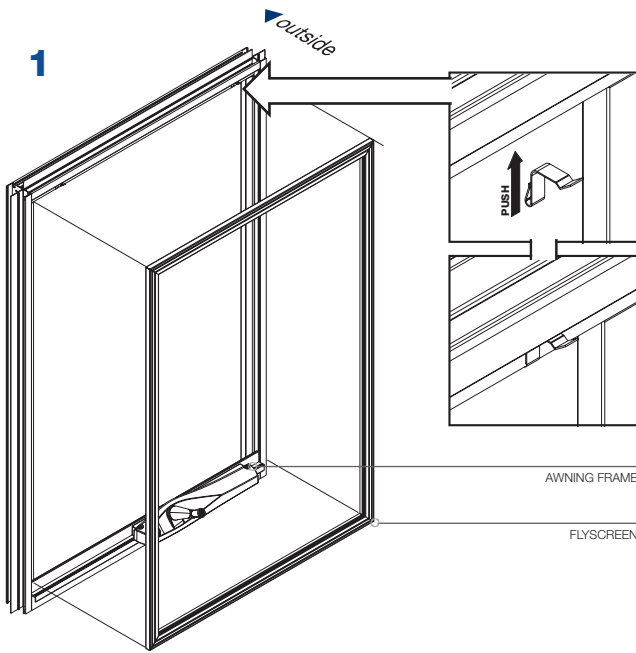

Aluminium Double Hung

On Site Installation Instructions | Flyscreen Installation

Aluminium Awning

On Site Installation Instructions | Flyscreen Installation

! Use caution when installing the flyscreen.

! For frame heights over 933mm; fit on extra flyscreen clips (BR0805) on either side of the jamb