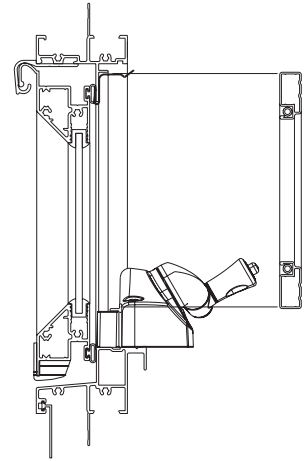

Aluminium Double Hung

On Site Installation Instructions | Flyscreen Installation

Aluminium Awning

On Site Installation Instructions | Flyscreen Installation

! Use caution when installing the flyscreen.

! For frame heights over 933mm; fit on extra flyscreen clips (BR0805) on either side of the jamb