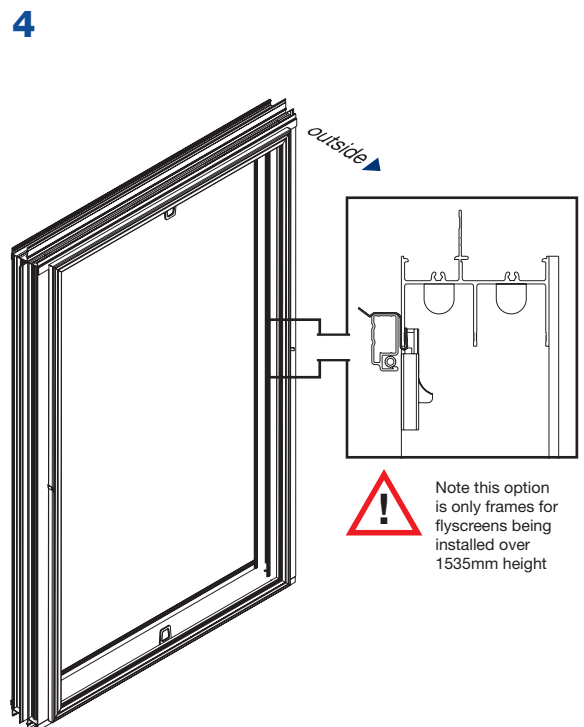

Aluminium Double Hung

On Site Installation Instructions | Flyscreen Installation

Aluminium Awning

On Site Installation Instructions | Flyscreen Installation

! Use caution when installing the flyscreen.

! For frame heights over 933mm; fit on extra flyscreen clips (BR0805) on either side of the jamb