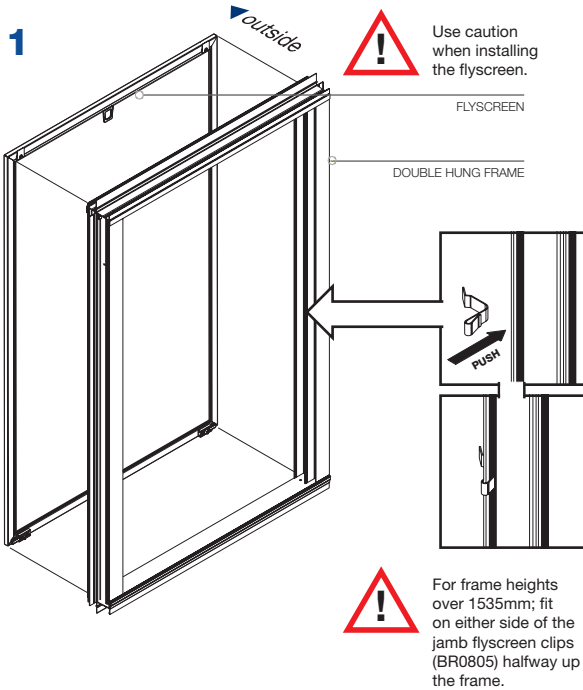

Aluminium Double Hung

On Site Installation Instructions | Flyscreen Installation

Aluminium Awning

On Site Installation Instructions | Flyscreen Installation

! Use caution when installing the flyscreen.

! For frame heights over 933mm; fit on extra flyscreen clips (BR0805) on either side of the jamb