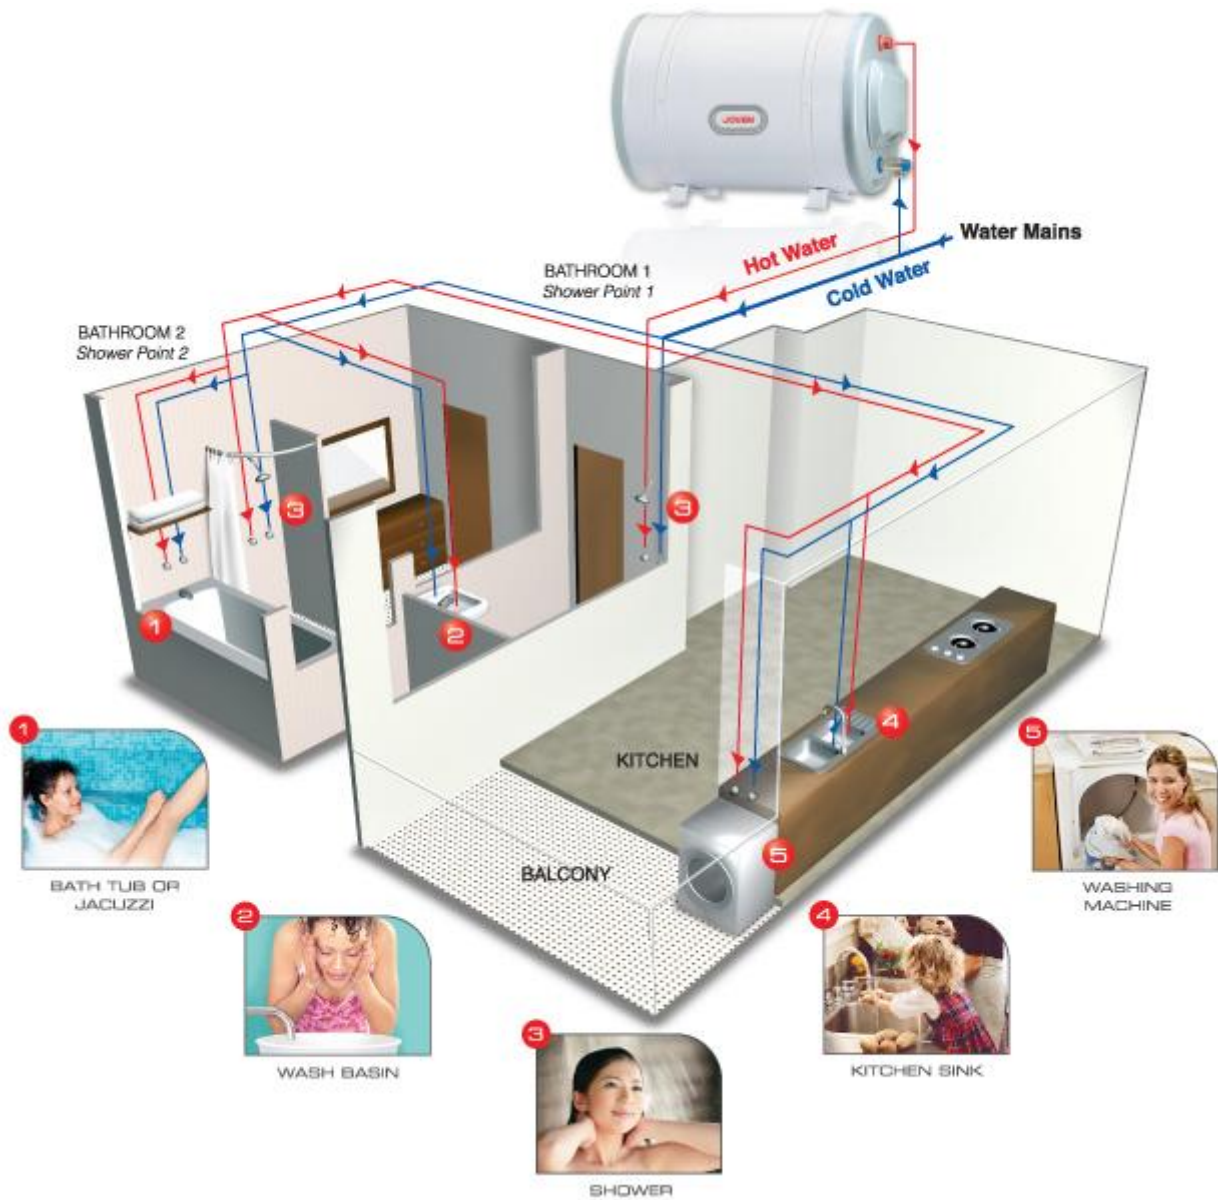

Storage Water Heater Capacity Selection Guide

Storage Water Heater JH/JHT/JVA Series

3D Bathroom Illustration

For Normal Sized Showerhead:

Size of normal showerhead: 2 - 3 inches.

Model	Simultaneous Use	Non-Simultaneous Use
	(Usage all points at once)	(Usage not all points at once)
JH 15 JH 15HE	<ul style="list-style-type: none"> 1 Wash Basin Only 	-
JH 25 JH 25HE JVA 25	<ul style="list-style-type: none"> 1 Shower Point Only 	-
JH 35 JH 35HE JHT 35 JVA 35	<ul style="list-style-type: none"> 1 Shower Point & 1 Wash Basin 	<ul style="list-style-type: none"> 2 Shower Points
JH 50 JH 50HE JVA 50	<ul style="list-style-type: none"> 2 Shower Points 	<ul style="list-style-type: none"> 2 Shower Points & 1 Wash Basin or; 3 Shower Points (2 using at the same time, 1 used after the other)
JH 68 JH 68HE	<ul style="list-style-type: none"> 1 Long Bath or; 2 Shower Points & 1 Wash Basin 	<ul style="list-style-type: none"> 1 Long Bath, 1 Shower Points & 1 Wash Basin or; 4 Shower Points (2 using at the same time, 2 used after the other)
JH 91 JH 91HE	<ul style="list-style-type: none"> 1 Long Bath & 1 Shower Points or; 4 Shower Points or; 1 Jacuzzi 	<ul style="list-style-type: none"> 2 Long Bath or; 1 Long Bath, 2 Shower Points & 1 Wash Basin or; 5 Shower Points (3 using at the same time, 2 used after the other)

 For Rainshower or Large Showerhead:

Size:

(A) 4 inches

(B) 6 inches

(C) 8 -10 inches

Size of larger showerhead/rainshowers

Model	Simultaneous Use	Non-Simultaneous Use
	(Usage all points at once)	(Usage not all points at once)
JH 35 JH 35HE JHT 35	<ul style="list-style-type: none"> 1 Showerhead Size A 	