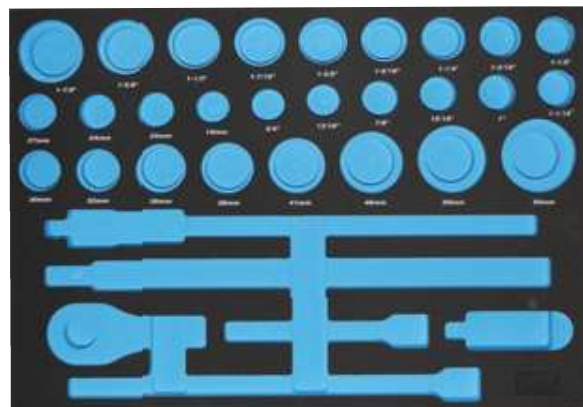

EVA FOAM TRAYS

CONCEPT SERIES (METRIC ONLY) EVA FOAM TOOL STORAGE SYSTEM

Model No.	Description
SP50903	Metric Only Foam Tray - Concept Series

CONCEPT SERIES EVA FOAM TOOL STORAGE SYSTEM

Model No.	Description
SP50904	Foam Tray - Concept Series Metric/SAE

CUSTOM SERIES EVA FOAM TOOL STORAGE SYSTEM

Model No.	Description
SP50905	Foam Tray - Concept Series Metric/SAE

OFFROAD SOCKET & ACCESSORY EVA FOAM TOOL STORAGE SYSTEM

Model No.	Description
SP50908	Foam Tray - Concept Series Metric/SAE

SOCKET & ACCESSORY EVA FOAM TOOL STORAGE SYSTEM

Model No.	Description
SP50910	Foam Tray - SP Tool Boxes Metric/SAE

SOCKET & ACCESSORY EVA FOAM TOOL STORAGE SYSTEM

Model No.	Description
SP50900	Foam Tray - SP Tool Boxes Metric/SAE