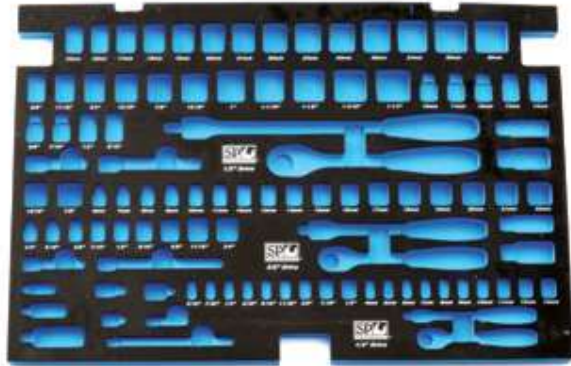

EVA FOAM TRAYS

CONCEPT SERIES (METRIC ONLY) EVA FOAM TOOL STORAGE SYSTEM

Model No.	Description
SP50903	Metric Only Foam Tray - Concept Series

CONCEPT SERIES EVA FOAM TOOL STORAGE SYSTEM

Model No.	Description
SP50904	Foam Tray - Concept Series Metric/SAE

CUSTOM SERIES EVA FOAM TOOL STORAGE SYSTEM

Model No.	Description
SP50905	Foam Tray - Concept Series Metric/SAE

OFFROAD SOCKET & ACCESSORY EVA FOAM TOOL STORAGE SYSTEM

Model No.	Description
SP50908	Foam Tray - Concept Series Metric/SAE

SOCKET & ACCESSORY EVA FOAM TOOL STORAGE SYSTEM

Model No.	Description
SP50910	Foam Tray - SP Tool Boxes Metric/SAE

SOCKET & ACCESSORY EVA FOAM TOOL STORAGE SYSTEM

Model No.	Description
SP50900	Foam Tray - SP Tool Boxes Metric/SAE