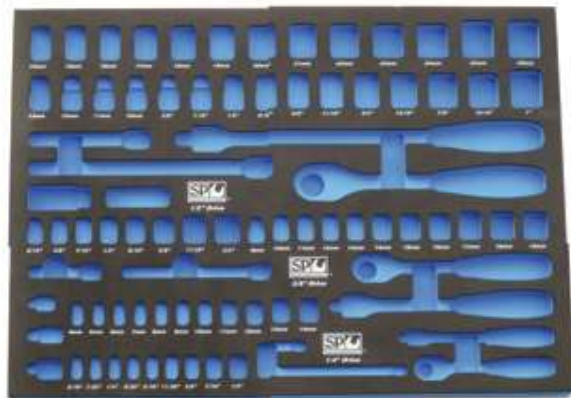

EVA FOAM TRAYS

CONCEPT SERIES (METRIC ONLY) EVA FOAM TOOL STORAGE SYSTEM

Model No.	Description
SP50903	Metric Only Foam Tray - Concept Series

CONCEPT SERIES EVA FOAM TOOL STORAGE SYSTEM

Model No.	Description
SP50904	Foam Tray - Concept Series Metric/SAE

CUSTOM SERIES EVA FOAM TOOL STORAGE SYSTEM

Model No.	Description
SP50905	Foam Tray - Concept Series Metric/SAE

OFFROAD SOCKET & ACCESSORY EVA FOAM TOOL STORAGE SYSTEM

Model No.	Description
SP50908	Foam Tray - Concept Series Metric/SAE

SOCKET & ACCESSORY EVA FOAM TOOL STORAGE SYSTEM

Model No.	Description
SP50910	Foam Tray - SP Tool Boxes Metric/SAE

SOCKET & ACCESSORY EVA FOAM TOOL STORAGE SYSTEM

Model No.	Description
SP50900	Foam Tray - SP Tool Boxes Metric/SAE

FLARE & GEARDRIVE SPANNER EVA FOAM TOOL STORAGE SYSTEM

Model No.	Description
SP50920	Foam Tray - SP Tool Boxes Metric/SAE