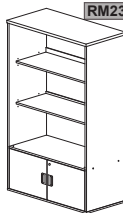

RM230.00

BOOK SHELF
AB 741 800W x 400D x 1642H