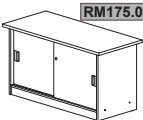

SIDE CABINET

HIGH CABINET AND BASE

CLOUR OPTION

RM175.00

SIDE CABINET
AS 303 900W x 450D x 200H