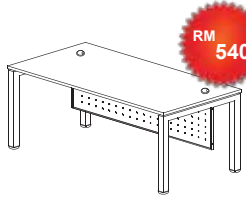

MU SERIES SPECIFICATION

RM 910

L SHAPE TABLE C/W FIXES 4D (L)

MUMD-8286 W1800/600 x L1800/750 x H750
MUMD-8656 W1800/600 x L1800/600 x H750
MUMD-5656 W1500/600 x L1500/600 x H750

RM 920

L SHAPE TABLE C/W FIXED 2D1F (L)

MUMF-8286 W1800/600 x L1800/750 x H750
MUMF-8656 W1800/600 x L1800/600 x H750
MUMF-5656 W1500/600 x L1500/600 x H750

RM 835

L SHAPE TABLE (L)

MUML-8286 W1800/600 x L1800/750 x H750
MUML-8656 W1800/600 x L1800/600 x H750
MUML-5656 W1500/600 x L1500/600 x H750