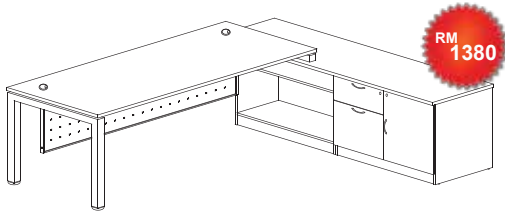

N LEG (END)

RM 1380

DIRECTOR SET

MU-99 W2160 x L900 x D450 x H750