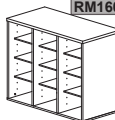

RM160.00

PIGEON HOLE LOW CABINET
AP808 800W x 400D x 820H