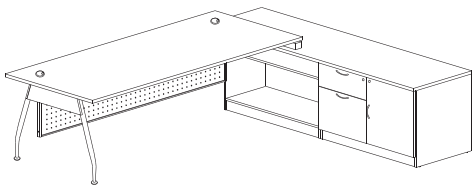

EXECUTIVE TABLE (D-SHAPE)

MAME-1890 W900/750 x L1800 x H750

OVAL SHAPE CONFERENCE TABLE

MAO-2412 W1200 x L2400 x H750
MAO-2010 W1050 x L2100 x H750
MAO-1890 W900 x L1800 x H750

OVAL SHAPE CONFERENCE TABLE

MAO-3615 W1500 x L3600 x H750
MAO-3012 W1200 x L3000 x H750

BOAT SHAPE CONFERENCE TABLE

MAB-2412 W1200 x L2400 x H750
MAB-2010 W1050 x L2100 x H750
MAB-1890 W900 x L1800 x H750

BOAT SHAPE CONFERENCE TABLE

MAO-3615 W1500 x L3600 x H750
MAO-3012 W1200 x L3000 x H750

DIRECTOR SET

MA-99 W1800 x L2200 x H750

A LEG (END)

MA1800(E) L1790 x H725
MA1500(E) L1490 x H725
MA1200(E) L1190 x H725
MA1050(E) L1040 x H725
MA 900(E) L890 x H725
MA 750(E) L740 x H725
MA 600(E) L590 x H725