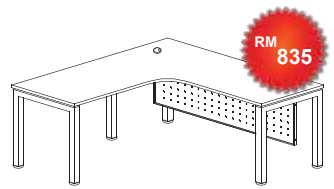

MU SERIES SPECIFICATION

RM 910

L SHAPE TABLE C/W FIXES 4D (L)

MUMD-8286 W1800/600 x L1800/750 x H750
MUMD-8656 W1800/600 x L1800/600 x H750
MUMD-5656 W1500/600 x L1500/600 x H750

RM 920

L SHAPE TABLE C/W FIXED 2D1F (L)

MUMF-8286 W1800/600 x L1800/750 x H750
MUMF-8656 W1800/600 x L1800/600 x H750
MUMF-5656 W1500/600 x L1500/600 x H750

RM 835

L SHAPE TABLE (L)

MUML-8286 W1800/600 x L1800/750 x H750
MUML-8656 W1800/600 x L1800/600 x H750
MUML-5656 W1500/600 x L1500/600 x H750