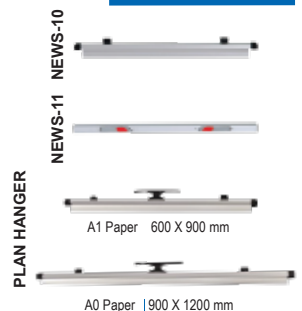

690W x 540D x 1120H mm

NM A501 NEWSPAPER MAGAZINE RACK

RM 250

690W x 330D x 1200H mm

NEWSPAPER RACK

NEWS-10

NEWS-11

A1 Paper 600 X 900 mm