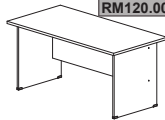

RM120.00

STANDARD TABLE (W/O TEL CAP)
AT 126 1200W x 600D x 750H