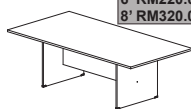

6' RM220.00
8' RM320.00

RECTANGULAR CONFERENCE TABLE
AV 18 1800W x 900D x 750H
AV 24 2400W x 1200D x 750H