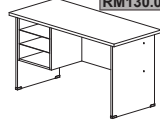

RM130.00

SIDE TABLE
AS 1060 900W x 450D x 700H