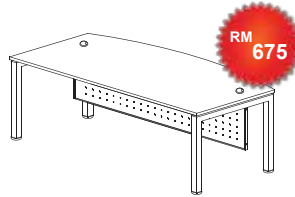

MU SERIES SPECIFICATION

RM 910

L SHAPE TABLE C/W FIXES 4D (L)

MUMD-8286 W1800/600 x L1800/750 x H750
MUMD-8656 W1800/600 x L1800/600 x H750
MUMD-5656 W1500/600 x L1500/600 x H750

RM 920

L SHAPE TABLE C/W FIXED 2D1F (L)

MUMF-8286 W1800/600 x L1800/750 x H750
MUMF-8656 W1800/600 x L1800/600 x H750
MUMF-5656 W1500/600 x L1500/600 x H750

RM 835

L SHAPE TABLE (L)

MUML-8286 W1800/600 x L1800/750 x H750
MUML-8656 W1800/600 x L1800/600 x H750
MUML-5656 W1500/600 x L1500/600 x H750

RM 540

RECTANGULAR TABLE

MUM-1875 W750 x L1800 x H750
MUM-1575 W750 x L1500 x H750
MUM-1275 W750 x L1200 x H750

RM 675

EXECUTIVE TABLE (D-SHAPE)

MUME-1890 W900/750 x L1800 x H750

RECTANGULAR CONFERENCE TABLE