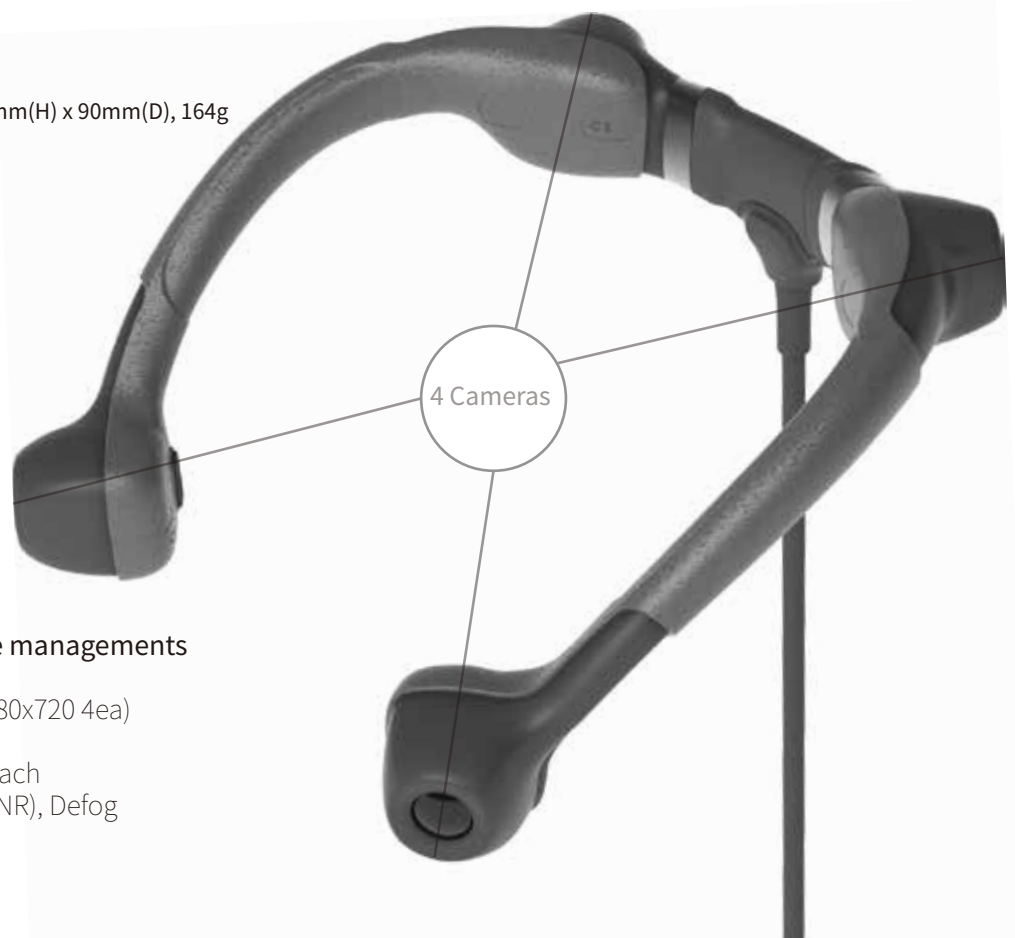

NECKLACE PART

Necklace Part:162mm(W) x 157.7mm(H) x 90mm(D), 164g

Optical Features and Image managements

- Four HD grade cameras (1280x720 4ea)
- F2.0 (Typical)
- View Angle: Diagonal 133° each
- Noise Reduction (2DNR, 3DNR), Defog