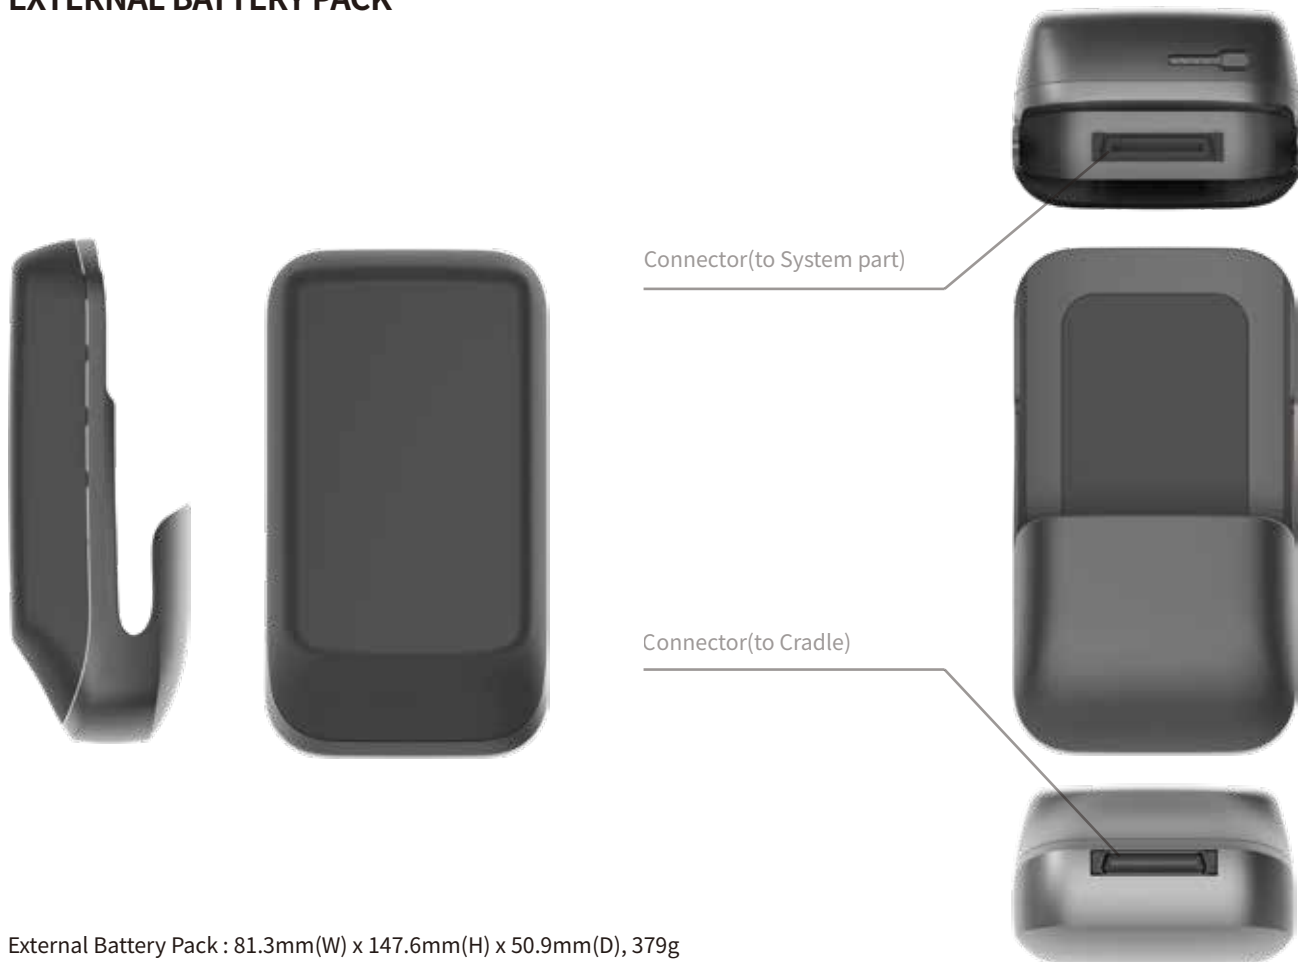

EXTERNAL BATTERY PACK

External Battery Pack : 81.3mm(W) x 147.6mm(H) x 50.9mm(D), 379g