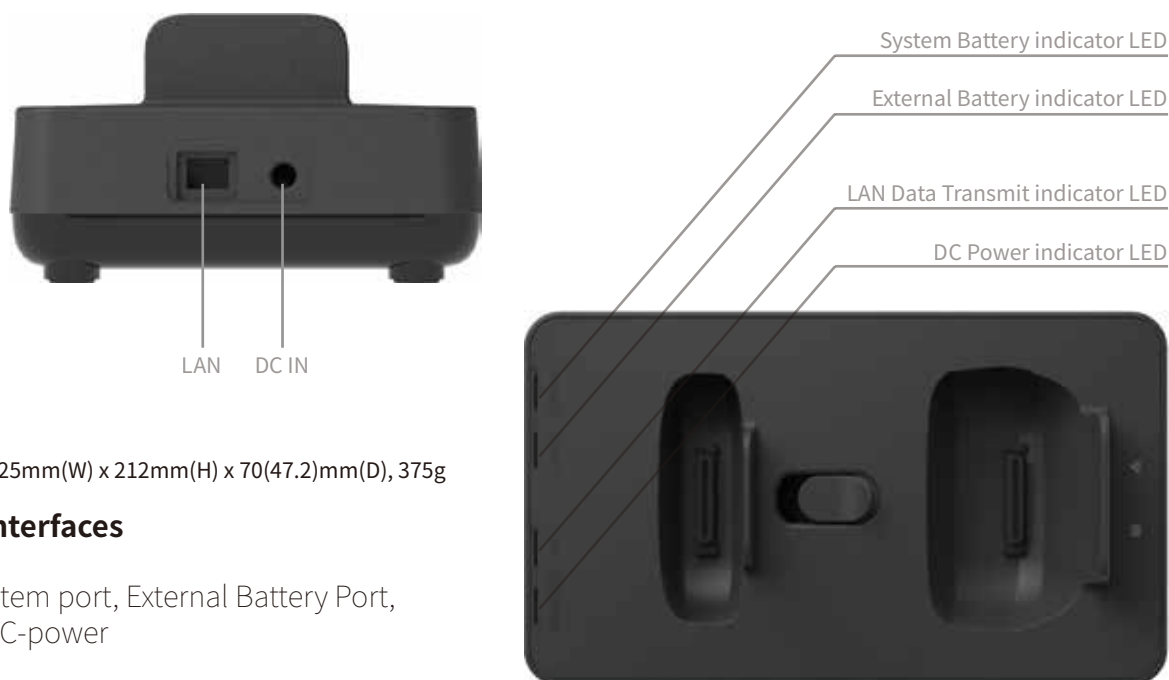

CRADLE

Cradle part : 125mm(W) x 212mm(H) x 70(47.2)mm(D), 375g

External Interfaces

Cradle: System port, External Battery Port, LAN Port, DC-power