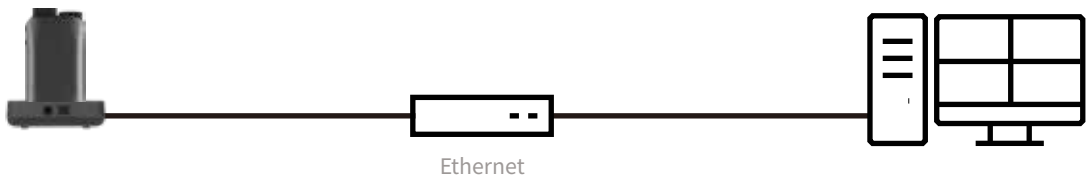

Transmit recorded video files
via cradle(ethernet)