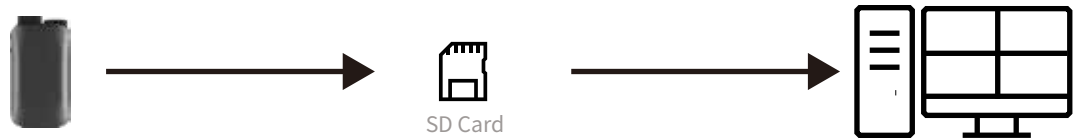

## VIDEO TRANSMIT SYSTEM

Real time video  
(LTE/WiFi)

Transmit recorded video files  
via cradle(ethernet)

Transmit recorded video files  
via SDcard