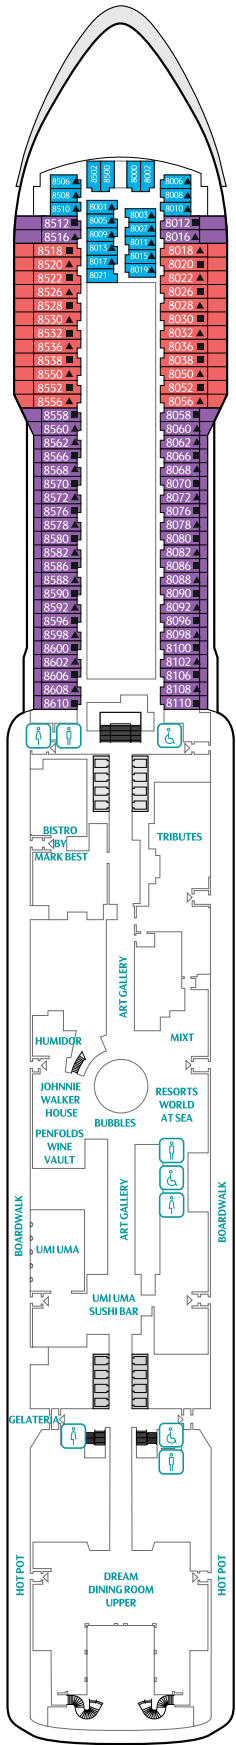

DECK 8

Restaurants, Bars, Lounges & Entertainment Venues, Balcony Deluxe, Balcony & Inside Staterooms