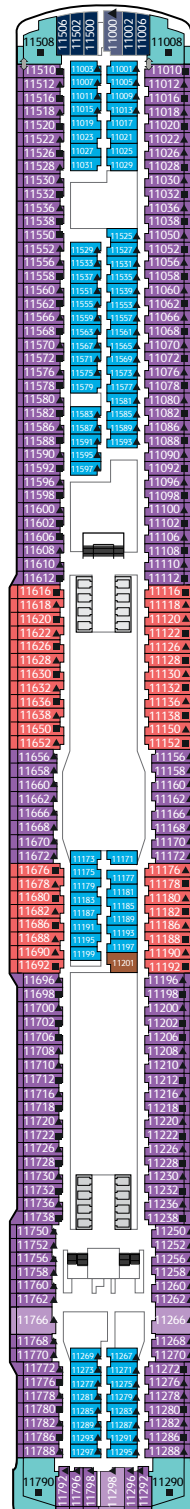

DECK 11

Suites, Balcony Deluxe, Balcony, Oceanview & Inside Staterooms