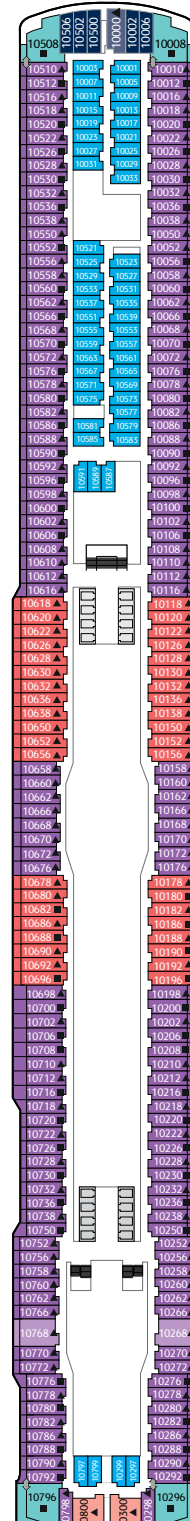

DECK 10

Suites, Balcony Deluxe, Balcony, Oceanview & Inside Staterooms