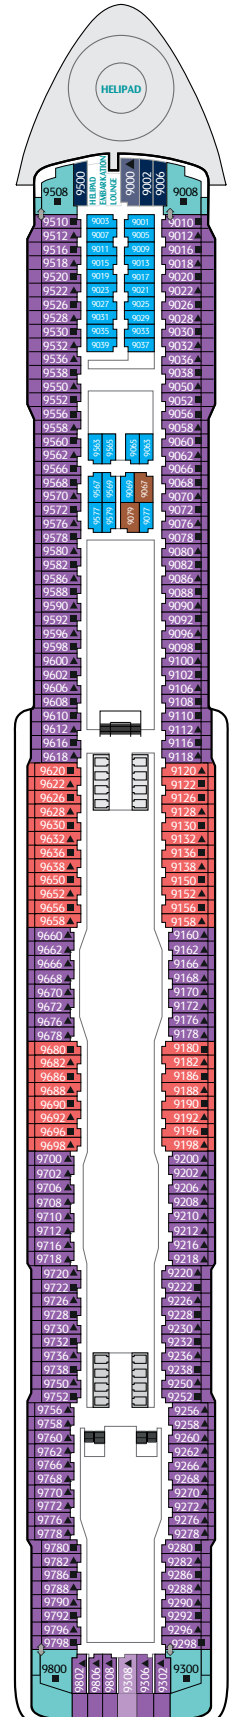

DECK 9

Suites, Balcony Deluxe, Balcony, Oceanview & Inside Staterooms, Helipad