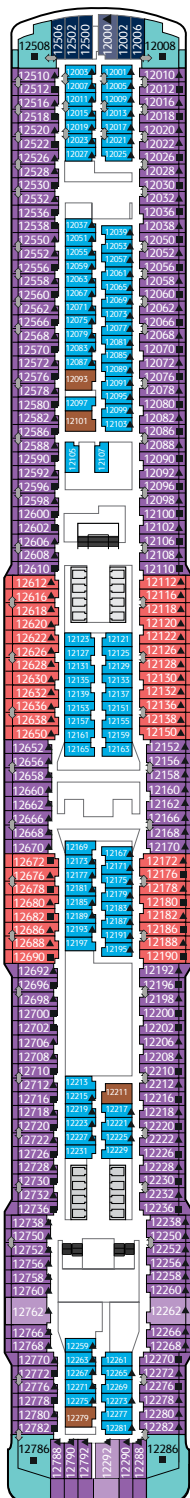

DECK 12

Suites, Balcony Deluxe, Balcony, Oceanview & Inside Staterooms