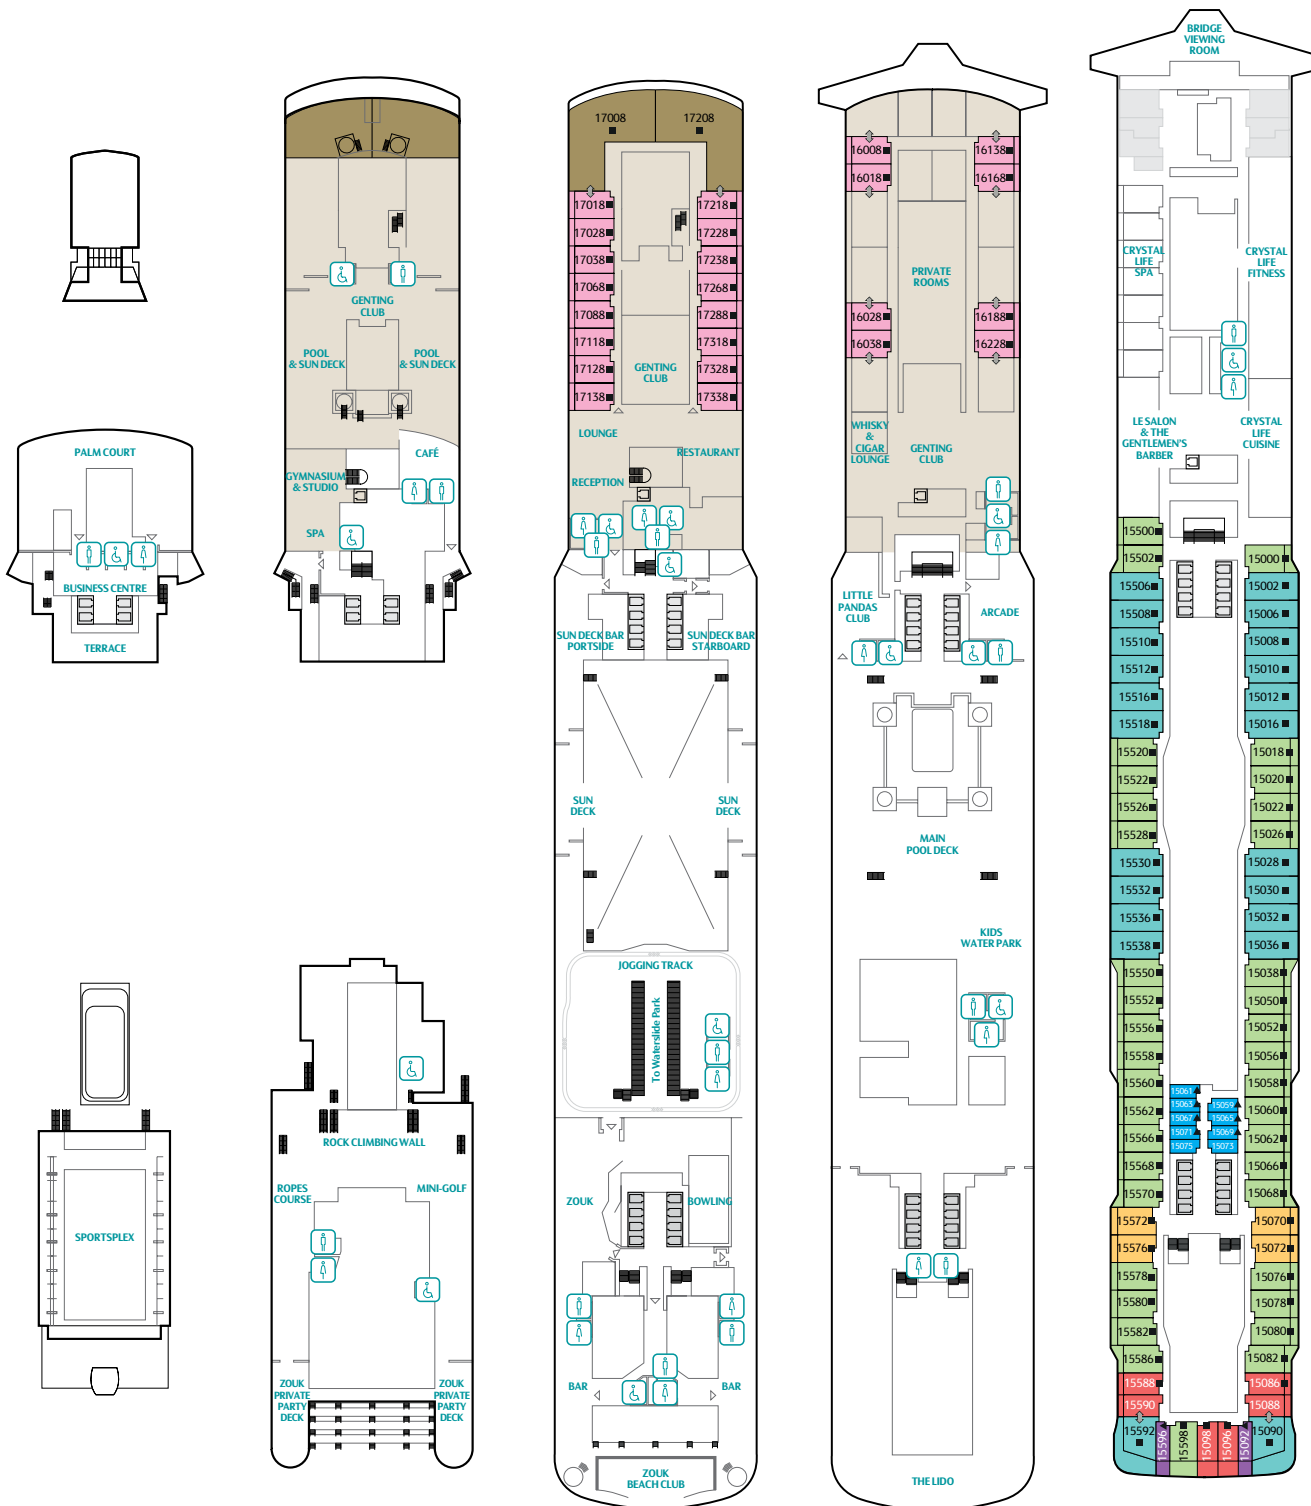

INSIDE STATEROOM

From 13 sq.m
Max Occupancy 2 – 3
Deck 5/8/9/10/11/12/13/15
2 Single Beds/ 2 Single Beds +
1 Ceiling Pullman Bed

*The maximum occupancy of designated Palace Suite can be up to 6 guests upon request, subject to stateroom availability.

Deck Plans

CATEGORIES

- Garden Penthouse
- Dream Executive Suite
- Dream Deluxe Suite
- Dream Suite (Accessible)
- Dream Suite
- Palace Suite

DECK 19

Lounge, Business Centre & SportsPlex

DECK 18

Dream Palace, Genting Club, Ropes Course, Mini-Golf, Rock Climbing Wall & Retail Shops