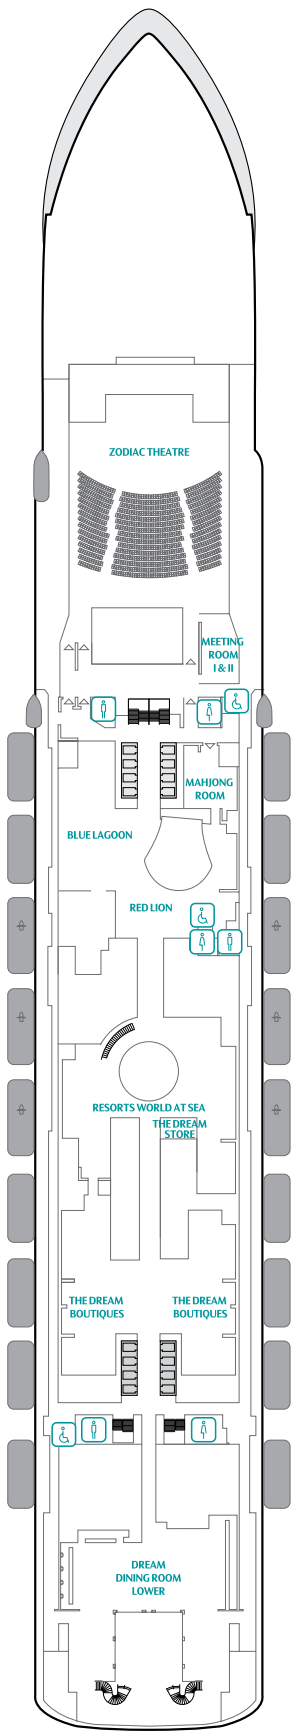

DREAM DELUXE SUITE

From 41 sq.m | Max Occupancy 4 | Deck 9/10/11/12/13/15
1 Queen-size Bed + 1 Double Sofa Bed

DREAM SUITE

From 37 sq.m
Max Occupancy 4 | Deck 13/15
1 Queen-size Bed + 1 Double Sofa Bed

PALACE SUITE

From 37 sq.m
Max Occupancy 4* | Deck 16/17
1 Queen-size Bed + 1 Double Sofa Bed

BALCONY DELUXE STATEROOM

From 22 sq.m
Max Occupancy 3 – 4
Deck 8/9/10/11/12/13/15
1 Queen-size Bed + 1 Single Sofa Bed/
1 Double Sofa Bed/ 1 Single Sofa Bed +
1 Ceiling Pullman Bed

INSIDE STATEROOM

From 13 sq.m
Max Occupancy 2 – 3
Deck 5/8/9/10/11/12/13/15
2 Single Beds/ 2 Single Beds +
1 Ceiling Pullman Bed

*The maximum occupancy of designated Palace Suite can be up to 6 guests upon request, subject to stateroom availability.

DECK 7

Main Theatre, Meeting Rooms, Restaurants, Store & Boutiques

DECK 6

Main Lobby, Reception, Café, Lounges & Entertainment Venues

DECK 5

Asian Spa, Oceanview & Inside Staterooms

GENTING DREAM IN NUMBERS