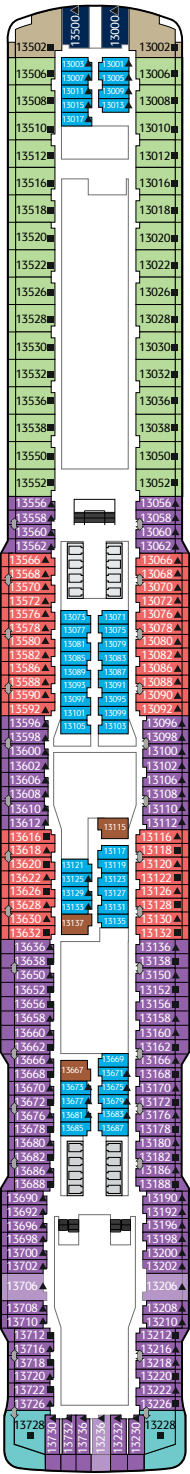

- Balcony Deluxe Stateroom
- Balcony Deluxe Stateroom (Accessible)
- Balcony Stateroom
- Balcony Stateroom (Accessible)
- Oceanview Stateroom
- Oceanview Stateroom (Accessible)
- Inside Stateroom
- Inside Stateroom (Accessible)
- ▲ Third person occupancy available
- Up to four persons occupancy available
- ↕ Connecting stateroom

DECK 13

Suites, Balcony Deluxe, Balcony, Oceanview & Inside Staterooms