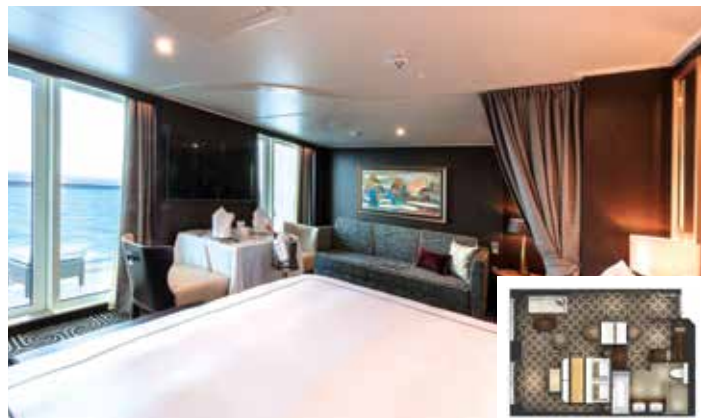

DREAM SUITE

From 37 sq.m
Max Occupancy 4 | Deck 13/15
1 Queen-size Bed + 1 Double Sofa Bed