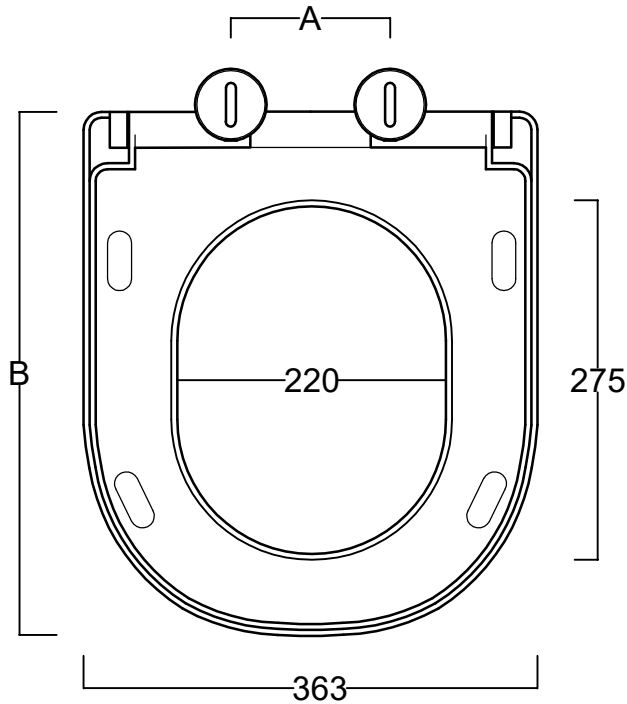

# PRODUCT TECHNICAL DATA SHEET

|   |           |
|---|-----------|
|   | SUS Hinge |
| A | 105-270   |
| B | 365-450   |

|  |  | CODE |   |
|--|--|------|---|
|  | Non Soft Close                           | 0    | ✓ |
|  | Soft Close                               | 5    | ✓ |
|  | NSC Flap Hinge                           | 1    |   |
|  | 2P Hinge                                 | 2    |   |
|  | SUS Hinge                                | 3    | ✓ |
|  | SUS Hinge                                | 4    |   |
|  | S Hinge                                  | 6    |   |
|  | Flap Hinge                               | 7    |   |
|  | Slide Hinge                              | 9    |   |
|  | E Hinge                                  | E    |   |
|  | Bottom Mount Screw                       | 0    |   |
|  | Top Mount Screw<br>-Nyl 13 mm            | 3    |   |
|  | Top Mount Screw<br>-Nyl 15 mm            | 5    |   |
|  | Top Mount Screw<br>-With Rubber Plug     | 9    | ✓ |
|  | Top Mount Screw<br>-Full Stainless Steel | 8    | ✓ |