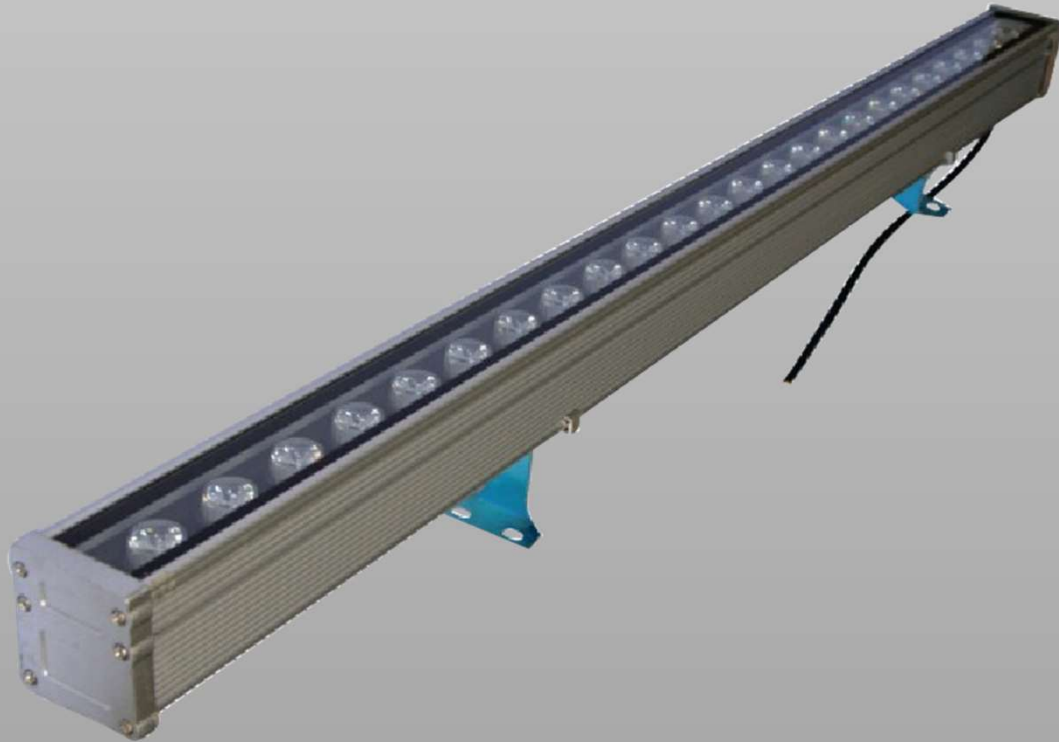

# Wall Washer Light

## Luminaire Specifications

Power	36W
Input Voltage	DC 12/24V AC220 – 240V 50/60Hz
Fitting Color	Sliver
Material	Pure Aluminum, Glass
Ingress Protection	IP 65
Operating Temperature	20 - 50°C

## Product Features

- Long service life, high luminous efficiency.
- Energy saving and environmental friendly.
- Intuitive display, different color temperature for option.

## Application

- large-scale operating mines
- Building profile
- Stadium
- Interchange
- Hotel

Code	Watt	Lumen	Size	Degree
HLP-WW100036-V	36W	3600 Lm	1000*105*50 mm	30°