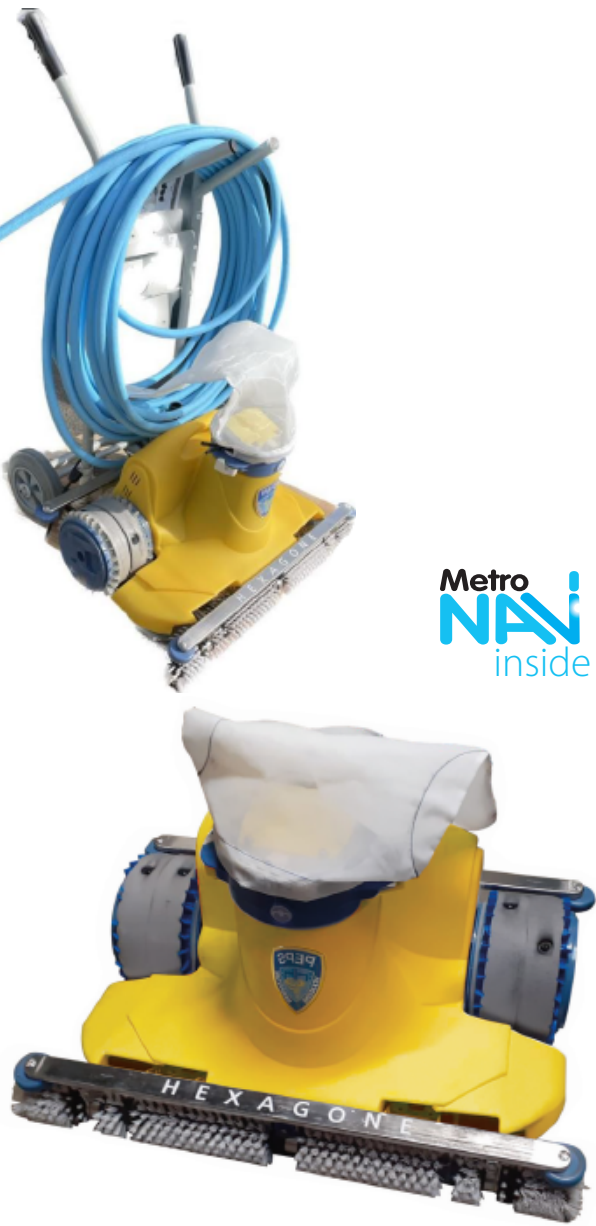

# PEPS 300

## Pool vacuum cleaner

### EXPERT OPINION

The PEPS robot is a versatile robot. It can suck in a water depth of 15 cm and wash swimming pools up to 50m in length

With its rotating brush with hard bristles, it is formidably efficient

### STRONG POINTS

Gyroscope

Non contractual Pictures

Metro  
**NAI**  
inside

**peps**  
machine