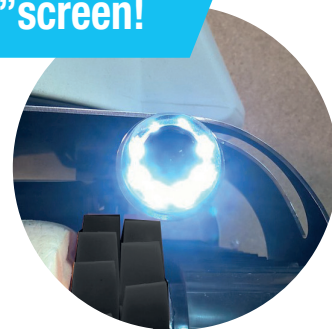

## Cleaning solution for public swimming pools

Umbrella filter  
without touching  
impurities

LED camera  
with 7" screen!

---

Professional quality, stainless steel chassis

---

Optimum coverage and speed of cleaning