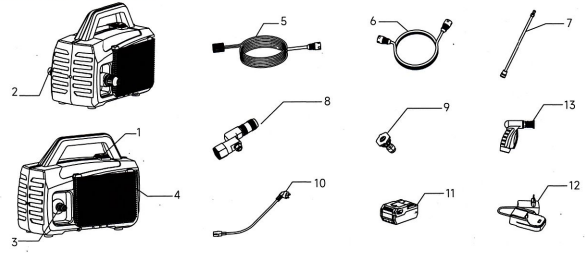

3.BOX CONTENTS

PCW-4P

1.Coil cleaning machine	2.Spray Gun
3,0° pin point nozzle	4,220° rotational nozzle
5,3pin Power Cord	6,1x37cm extension wand
7,2.5m inlet hose	8,5m outlet hose

PCW-4Li

1.Coil cleaning machine	2.Spray Gun
3,0° pin point nozzle	4,220° rotational nozzle
5,1x37cm extension wand	6,2.5m inlet hose
7,5m outlet hose	

PCW-4W

1.Coil cleaning machine	2.Spray Gun
3,0° pin point nozzle	4,220° rotational nozzle
5,5m outlet hose	6,1x37cm extension wand

PCW-4WLi

1.Coil cleaning machine	2.Spray Gun
3,0° pin point nozzle	4,220° rotational nozzle
5,5m outlet hose	6,1x37cm extension wand

PCW-4P/PCW-4Li

1. Switch	8. 220°rotational nozzle
2. Inlet	9. 0°pinpoint nozzle
3. Outlet	10. 3pin Power Cord(PCW-4P)
4. Mesh Storage Compartment	11. 18V-Lion Battery(PCW-4Li,Optional)
5. Inlet hose(2.5M)	12. Battery Charger(PCW-4Li,Optional)
6. Outlet hose(5M)	13. Spray Gun
7. Extension wand(37cm)	