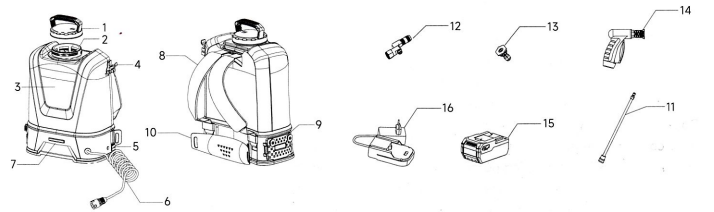

3.BOX CONTENTS

PCW-4P

1.Coil cleaning machine	2.Spray Gun
3,0° pin point nozzle	4,220° rotational nozzle
5,3pin Power Cord	6,1x37cm extension wand
7,2.5m inlet hose	8,5m outlet hose

PCW-4Li

1.Coil cleaning machine	2.Spray Gun
3,0° pin point nozzle	4,220° rotational nozzle
5,1x37cm extension wand	6,2.5m inlet hose
7,5m outlet hose	

PCW-4W

1.Coil cleaning machine	2.Spray Gun
3,0° pin point nozzle	4,220° rotational nozzle
5,5m outlet hose	6,1x37cm extension wand

PCW-4WLi

1.Coil cleaning machine	2.Spray Gun
3,0° pin point nozzle	4,220° rotational nozzle
5,5m outlet hose	6,1x37cm extension wand

PCW-4P/PCW-4Li

1. Switch	8. 220°rotational nozzle
2. Inlet	9. 0°pinpoint nozzle
3. Outlet	10. 3pin Power Cord(PCW-4P)
4. Mesh Storage Compartment	11. 18V-Lion Battery(PCW-4Li,Optional)
5. Inlet hose(2.5M)	12. Battery Charger(PCW-4Li,Optional)
6. Outlet hose(5M)	13. Spray Gun
7. Extension wand(37cm)	