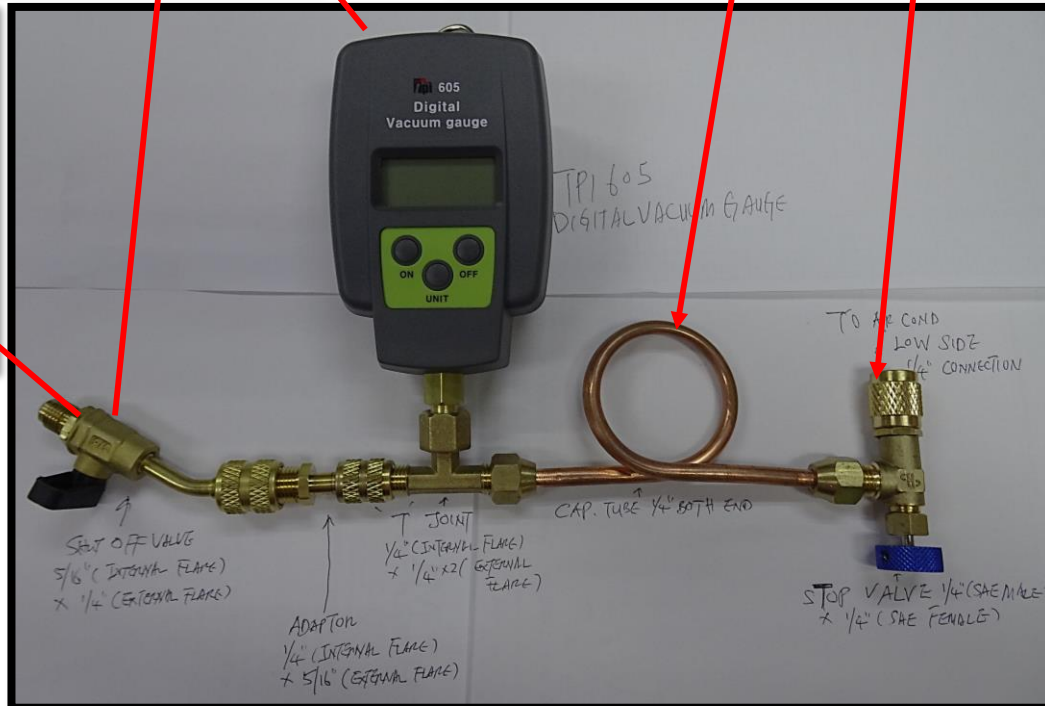

CULMI AIR-COND & REFERIGERATION PARTS SUPPLY SDN. BHD.

TPI605 Digital Vacuum Gauge Vacuuming Process Connection With Accessories & Tools

TPI605

Note:
After vacuuming process is done, this red colour knob need to be shut-off for hold leak test!