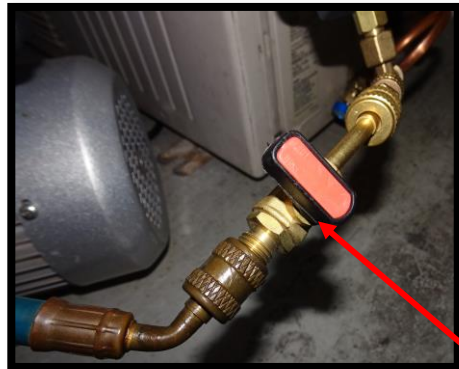

CULMI AIR-COND & REFERIGERATION PARTS SUPPLY SDN. BHD.

TPI605 Digital Vacuum Gauge Vacuuming Process Connection With Accessories & Tools

TPI605

Note:
After vacuuming process is done, this red colour knob need to be shut-off for hold leak test!