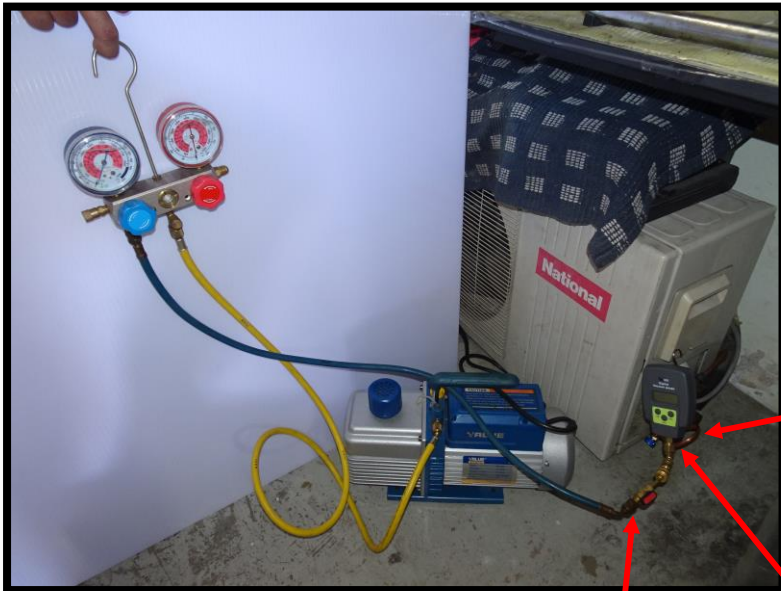

CULMI AIR-COND & REFERIGERATION PARTS SUPPLY SDN. BHD.

TPI605 Digital Vacuum Gauge Vacuuming Process Connection With Accessories & Tools

TPI605

Note:
After vacuuming process is done, this red colour knob need to be shut-off for hold leak test!