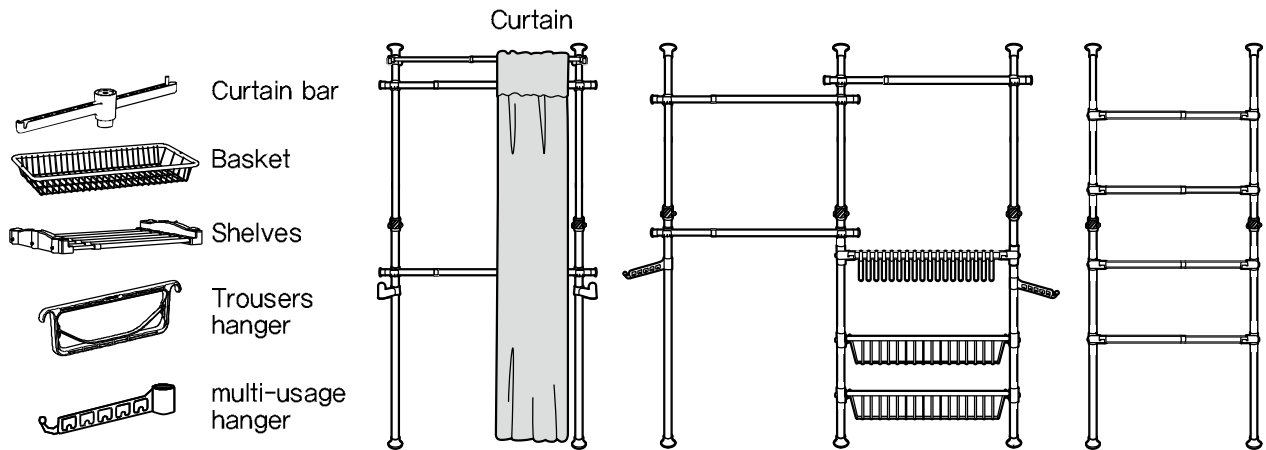

Customized System