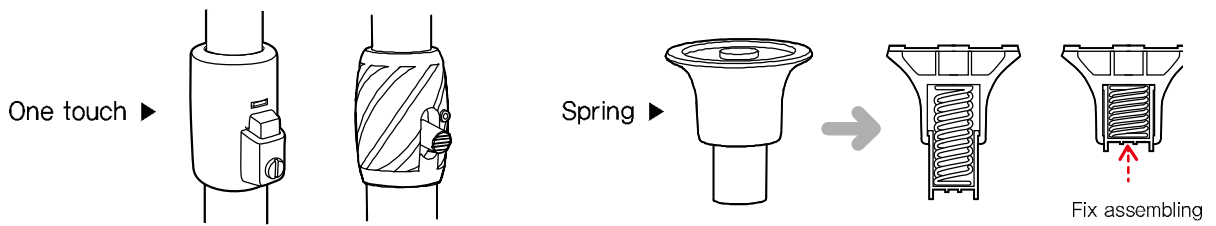

Innovative Technology