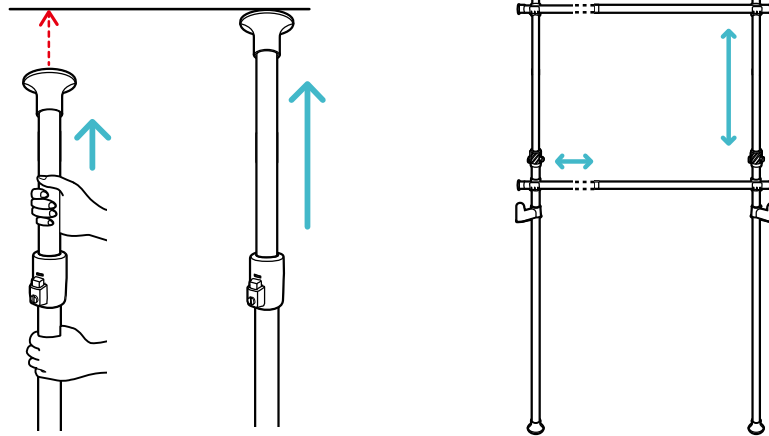

Easy to Use, Adjustable Design