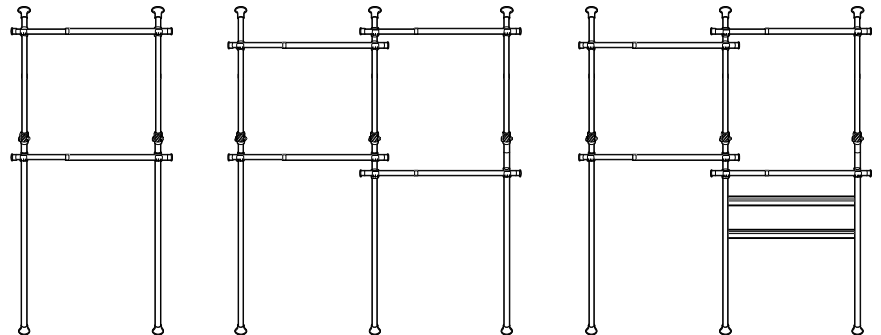

4 tiers premium

Width 200 - 300cm   Height 180 - 260cm
Pipe 45/38mm   Color [LS-0636] ● Hammertone

Addionable
deductable
changable style
whatever you want