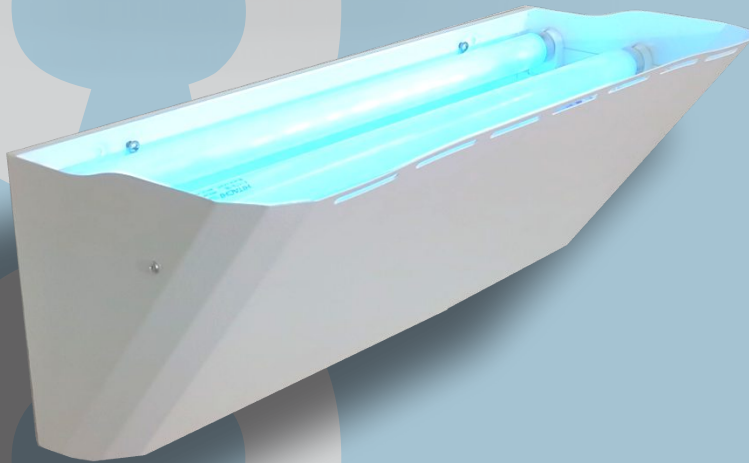

Decor Wall Light Exclusive Flying Insect Trap

As a neat and compact way to package an insect trap for all areas, commercial, dining, public locations. The Decor Wall Light is an ideal product for all environments.

The fully epoxy powder-coated body resists stains and yellowing and is designed to direct the UV light up in an arc on the wall.

It is quick and easy to change glue-board and maintain.

With two 15W UV tubes and underlying glue-board, it will attract and capture flying insects.

Key Features

- Fully powder-coated steel body.
- Neat and Compact design.
- Soft blue light from top & up the wall.
- 240VAC (mains) powered.
- Easy to change Glue-board.
- Full capture of dead insect bodies.
- 2pcs 15W black-light tubes.

Product Specifications.

Product Code:	Decor Wall Light
Body Material:	Mild Steel + Powder Coat
Product Size:	462(W) x 184(H) x 220(D)mm
Carton Box Size:	515(W) x 300(D) x 175(H)mm
Power Input:	240V AC 50-60Hz
Consumables:	Glue-board DC48 x 1pcs Hitachi F15T8/BL x 2pcs Philips S2 Starter x 2pcs