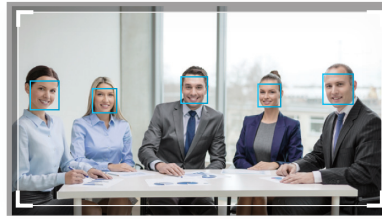

PHYSICAL CHARACTERISTICS

- Camera: 650 x 100 x 109.5 mm/2.133 kg
- Remote control: 200 x 50 x 21 mm/0.09 kg

AUDIO

- Microphones: 2 unidirectional microphones supporting 6 m pickup
- 5Wx2 stereo full range speakers with professional bass port tuned for communication
- Volume up to 96 dB SPL at 1/2 meter
- Echo cancellation
- Noise suppression
- 3.5 mm Line-in (aux) cable connects BYOD smartphones or PCs as speakerphones

COMPATIBLE APPLICATIONS

1. ZOOM, Microsoft® Teams, Skype™ for Business, Skype™, Google Hangouts, Intel® Unite™, RingCentral, BlueJeans, V-Cube, LiveOn, CyberLink U Meeting®, TrueConf, Adobe Connect, Cisco WebEx®, Fuze, GoToMeeting™, Microsoft® Lync™, Vidyo, vMix, WebRTC, Wirecast, XSplit

CONNECTIVITY

- 12V/5A power adaptor
- Mini DIN6 for RS232 connection
- USB type C connector
- HDMI out connection (DisplayLink)
- Phone in (3.5 mm audio Jack)
- Mic input
- Wireless connection to mobile devices**

**Wireless function is not supported in the USA and some other countries. Please contact a local agent for details.

**Wireless connection does not support wireless speakerphone devices.

AVer SmartFrame Captures Everyone

Embedded with AVer SmartFrame, the VB342+ automatically frames all meeting participants, adjusting the camera zoom, pan, and focus to fit everyone on-screen in seconds without overreacting to unimportant movement. Have an efficient meeting with AVer SmartFrame.