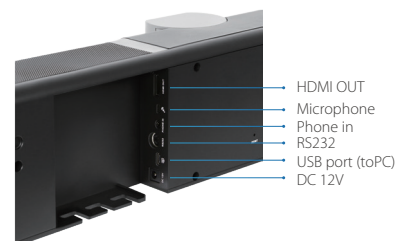

AVer Information Inc.

Distributor/Dealer