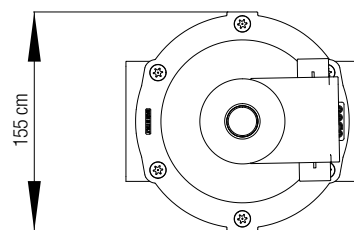

1	Body
2	Screw Plugs
3	O-Ring
4	Plunger
5	Spring
6	Cover
7	Screw

8	O-Ring
9	Pilot
10	Coil
11	O-Ring
12	Locking Ring
13	Fitting Guide
14	Connector

Dimension	1 ¼"	1 ½"	2"
WEIGHT (kgs)	4,2	4,2	4,6