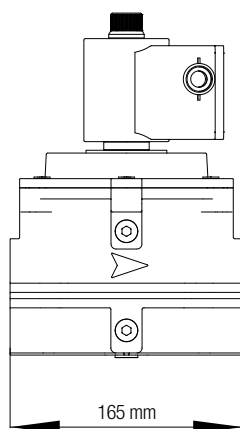

1	Body
2	Screw Plugs
3	O-Ring
4	Plunger
5	Spring
6	Cover
7	Screw

8	O-Ring
9	Pilot
10	Coil
11	O-Ring
12	Locking Ring
13	Fitting Guide
14	Connector

Dimension	1 ¼"	1 ½"	2"
WEIGHT (kgs)	4,2	4,2	4,6