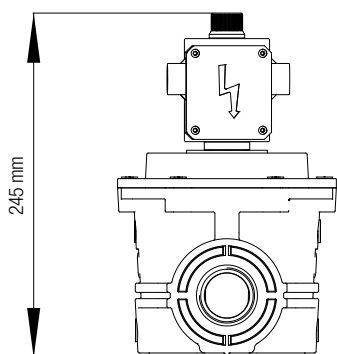

1	Body
2	Screw Plugs
3	O-Ring
4	Plunger
5	Spring
6	Cover
7	Screw

8	O-Ring
9	Pilot
10	Coil
11	O-Ring
12	Locking Ring
13	Fitting Guide
14	Connector

Dimension	1 ¼"	1 ½"	2"
WEIGHT (kgs)	4,2	4,2	4,6