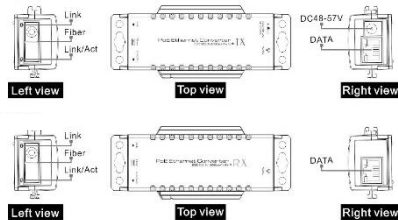

## MC101L – Media Converter, 100Mbps

### Features

- Conversion of UTP & Fiber Network
- 1x RJ45 100 Base-T Network Port
- SC Optical Port, SM SF 20km
- IEEE802.3U
- 4KV Surge Protection
- Cascade Design, Plug & Play
- Operating : -10°-55°C non condensing
- 5VDC, <5W, Adapter Inc.
- 113(L) x45.5(W) x29(H) mm, 58g x2

### Features

- Conversion of UTP & Fiber Network
- 1x RJ45 100 Base-T Network Port
- SC Optical Port, SM SF 20km
- IEEE802.3U, 802.3af/at
- 4KV Surge Protection
- Cascade Design, Plug & Play
- Operating : -10°-55°C non condensing
- Rx:POE, Tx:48VDC Adapter Inc.
- 113(L) x45.5(W) x29(H) mm, 58g x2