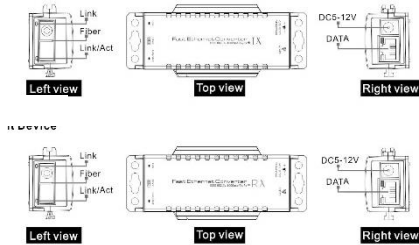

## MC101L – Media Converter, 100Mbps

### Features

- Conversion of UTP & Fiber Network
- 1x RJ45 100 Base-T Network Port
- SC Optical Port, SM SF 20km
- IEEE802.3U
- 4KV Surge Protection
- Cascade Design, Plug & Play
- Operating : -10°-55°C non condensing
- 5VDC, <5W, Adapter Inc.
- 113(L) x45.5(W) x29(H) mm, 58g x2

### Features

- Conversion of UTP & Fiber Network
- 1x RJ45 100 Base-T Network Port
- SC Optical Port, SM SF 20km
- IEEE802.3U, 802.3af/at
- 4KV Surge Protection
- Cascade Design, Plug & Play
- Operating : -10°-55°C non condensing
- Rx:POE, Tx:48VDC Adapter Inc.
- 113(L) x45.5(W) x29(H) mm, 58g x2