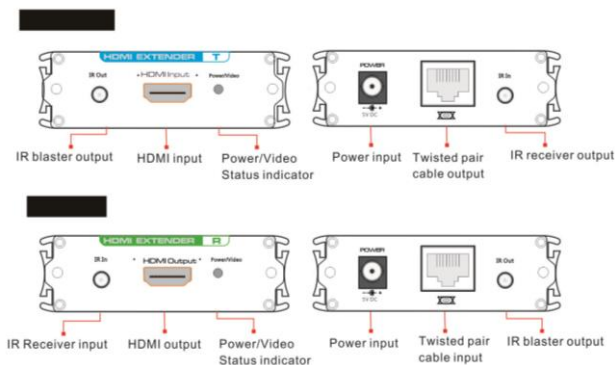

HDMI Extender

HE50 – 50m HDMI Extender over UTP

Features

- Extend HDMI over single CAT5e
- Support HDMI 1.3, 1.4, 3D
- Transmission Range up to :
50m @1080p
80m @720p
- Active (Power Required) at both transmitter & receiver side
- Bi-directional Remote Control
- LED indication for power & signal
- Support Audio
- Optional rack 

Connection Diagram

Dimension

Specification

- Bandwidth : 4.95Gbps (HDMI 1.3, 1.4)
- 5VDC/2A x2 power adapters included
- Power Consumption :
Transmitter : 3.5W Max.
Receiver : 2.5W Max,
- Operating Environment : 0°~40°C / 0~95% Humidity
- Aluminum Casing with Black Epoxy Powder Coating
- Dimension & Weight :
100 x 65 x 26mm, 200g
100 x 65 x 26mm, 200g