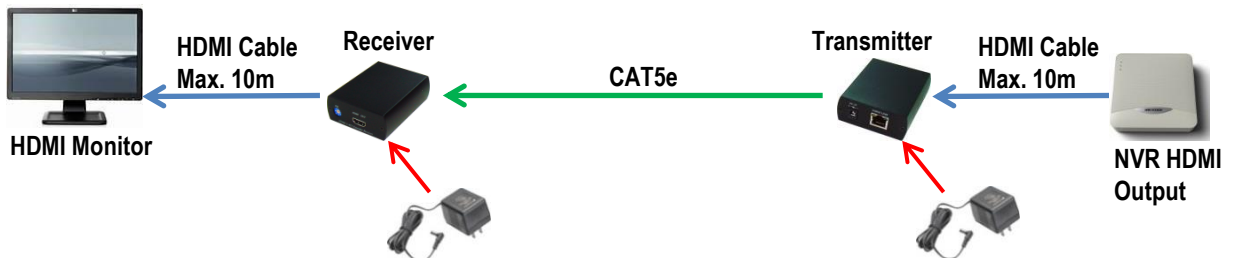

HDMI Extender

HE50 – 50m HDMI Extender over UTP

Features

- Extend HDMI over single CAT5e
- Support HDMI 1.3, 1.4, 3D
- Transmission Range up to :
50m @1080p
80m @720p
- Active (Power Required) at both transmitter & receiver side
- Bi-directional Remote Control
- LED indication for power & signal
- Support Audio
- Optional rack 

Connection Diagram

Dimension

Specification

- Bandwidth : 4.95Gbps (HDMI 1.3, 1.4)
- 5VDC/2A x2 power adapters included
- Power Consumption :
Transmitter : 3.5W Max.
Receiver : 2.5W Max,
- Operating Environment : 0°~40°C / 0~95% Humidity
- Aluminum Casing with Black Epoxy Powder Coating
- Dimension & Weight :
100 x 65 x 26mm, 200g
100 x 65 x 26mm, 200g