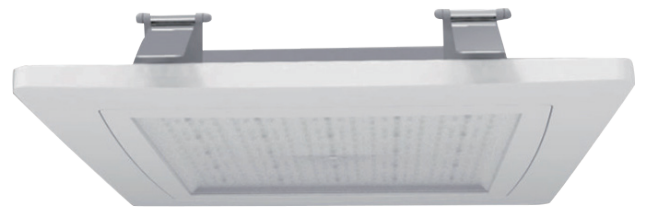

LED Canopy Light

150

LM/W

IP65

30°

60°

90°

120°

40x110°

CE CB

Model NO.	EGE-CPL100-CL01		EGE-CPL150-CL01		EGE-CPL200-CL01	
Wattage		100W		150W		200W
Luminous Efficiency	150LM/W					
Lumen Flux		15,000LM		22,500LM		30,000LM
Beam Angle	30°/60°/90°/120°/40×110°					
Driver	SOSEN					
PF	>0.95					
Dimming	0-10V / DALI / PWM					
LED	Lumileds 3030					
LED Qty		192PCS		256PCS		384PCS
CCT	4000K / 5000K / 5700K / 6500K Optional					
CRI	>70(80Ra optional)					
Input	AC90-305V					
IP Rating	IP65					
IK Rating	IK08					
Life span	>50,000Hours					
Carton Size (mm)	L450mm x W450mm x H140mm					
QTY./CTN.		1pcs/CTN		1pcs/CTN		1pcs/CTN
Net Weight		5.1Kg		5.3Kg		5.5Kg
Gross Weight		6.0Kg		6.2Kg		6.4Kg
Certificate	CE,CB,SAA,C-tick,ROHS					

* Other specifications shall be confirmed with the sales representative.

Features:

- 80W to 200W capacity
- Integral LED Meanwell ELG series control gear
- Durable die-cast aluminium face profile
- Stylish white powder coat finish
- Plug and play sensor for option
- Five installation options, recessed, surface mount, large adaptor plate for retrofit applications, bracket mount and pipe mount