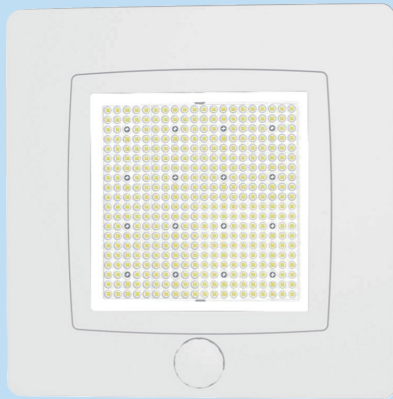

LED Canopy Light

150

LM/W

IP65

30°

60°

90°

120°

40x110°

CE CB

Model NO.	EGE-CPL100-CL01		EGE-CPL150-CL01		EGE-CPL200-CL01	
Wattage		100W		150W		200W
Luminous Efficiency	150LM/W					
Lumen Flux		15,000LM		22,500LM		30,000LM
Beam Angle	30°/60°/90°/120°/40×110°					
Driver	SOSEN					
PF	>0.95					
Dimming	0-10V / DALI / PWM					
LED	Lumileds 3030					
LED Qty		192PCS		256PCS		384PCS
CCT	4000K / 5000K / 5700K / 6500K Optional					
CRI	>70(80Ra optional)					
Input	AC90-305V					
IP Rating	IP65					
IK Rating	IK08					
Life span	>50,000Hours					
Carton Size (mm)	L450mm x W450mm x H140mm					
QTY./CTN.		1pcs/CTN		1pcs/CTN		1pcs/CTN
Net Weight		5.1Kg		5.3Kg		5.5Kg
Gross Weight		6.0Kg		6.2Kg		6.4Kg
Certificate	CE,CB,SAA,C-tick,ROHS					

* Other specifications shall be confirmed with the sales representative.

Features:

- 80W to 200W capacity
- Integral LED Meanwell ELG series control gear
- Durable die-cast aluminium face profile
- Stylish white powder coat finish
- Plug and play sensor for option
- Five installation options, recessed, surface mount, large adaptor plate for retrofit applications, bracket mount and pipe mount