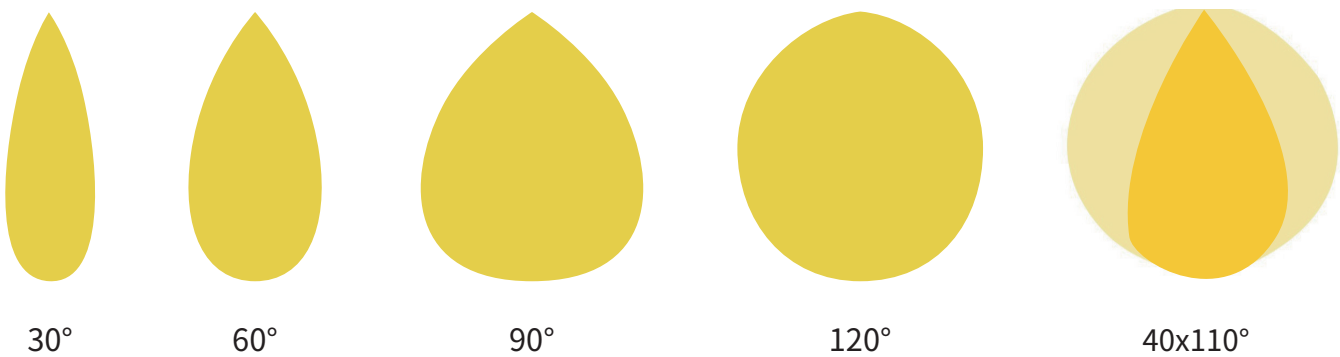

Features:

- 80W to 200W capacity
- Integral LED Meanwell ELG series control gear
- Durable die-cast aluminium face profile
- Stylish white powder coat finish
- Plug and play sensor for option
- Five installation options, recessed, surface mount, large adaptor plate for retrofit applications, bracket mount and pipe mount

Distribution Curve: