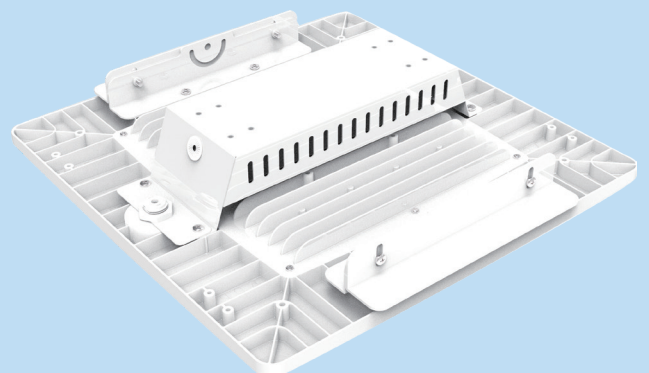

LED Canopy Light

150

LM/W

IP65

30°

60°

90°

120°

40x110°

CE CB

Model NO.	EGE-CPL100-CL01		EGE-CPL150-CL01		EGE-CPL200-CL01	
Wattage		100W		150W		200W
Luminous Efficiency	150LM/W					
Lumen Flux		15,000LM		22,500LM		30,000LM
Beam Angle	30°/60°/90°/120°/40×110°					
Driver	SOSEN					
PF	>0.95					
Dimming	0-10V / DALI / PWM					
LED	Lumileds 3030					
LED Qty		192PCS		256PCS		384PCS
CCT	4000K / 5000K / 5700K / 6500K Optional					
CRI	>70(80Ra optional)					
Input	AC90-305V					
IP Rating	IP65					
IK Rating	IK08					
Life span	>50,000Hours					
Carton Size (mm)	L450mm x W450mm x H140mm					
QTY./CTN.		1pcs/CTN		1pcs/CTN		1pcs/CTN
Net Weight		5.1Kg		5.3Kg		5.5Kg
Gross Weight		6.0Kg		6.2Kg		6.4Kg
Certificate	CE,CB,SAA,C-tick,ROHS					

* Other specifications shall be confirmed with the sales representative.

Features:

- 80W to 200W capacity
- Integral LED Meanwell ELG series control gear
- Durable die-cast aluminium face profile
- Stylish white powder coat finish
- Plug and play sensor for option
- Five installation options, recessed, surface mount, large adaptor plate for retrofit applications, bracket mount and pipe mount