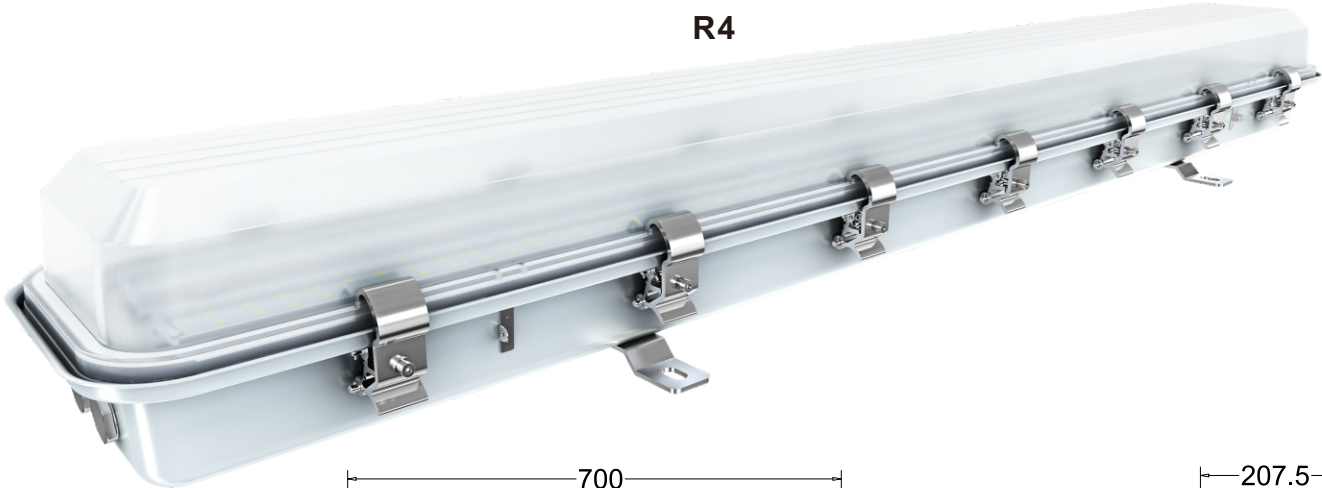

Features

- Back-up battery (optional).
- AC or DC power supply available.
- Stainless steel body and PC cover.
- Heavy-duty and high impact resistance.
- Ambient range: -40°C - +45°C/60°C (Normal).
- Ambient range: -10°C - +45°C/60°C (Emergency) .
- High quality SMT LED and Meanwell Driver.
- Waterproof / vapor / dust / corrosion /explosion proof.

R2

Dimension (mm)

R4