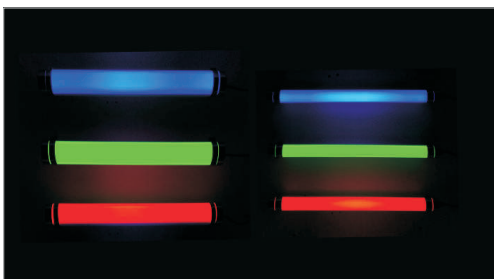

Lighting colors

Description

1. Constructure: IP67;
2. Power Input: AC200-240V/AC100-240V 50/60Hz;
3. Outside Materials: Seamless PC pipe + Stainless Steel Caps;
4. PC Pipe: Transparent Cover and Milky Cover for options;
5. Stainless Steel Caps: SS201, SS304 and SS316 for options;
6. Inside Materials: 6063 Aluminum plate + LEDs;
7. Diameter: D45mm, D70mm, D80mm;
8. Length: 60cm, 90cm, 120cm, 150cm;
9. White Lighting: 3000K-6500K (full lighting wavelength);
10. Single Lighting: Single Red, Single Green, Single Blue;
11. Dimmable: Triac / 0-10V / 1-10V / Dali available;
12. Installation: Hanging or Surface mounted, with accessory.

Parameters

Light Diameter	D45mm		D70mm		D80mm		
Light Size	D45*600mm	D45*1200mm	D70*600mm	D70*1200mm	D80*600mm	D80*1200mm	
Watt	15W	30W	20W	40W	20W	40W	
Lighting efficiency	Milky Cover	1500lm	3000lm	2000lm	4000lm	2000lm	4000lm
	Transparent Cover	1800lm	3600lm	2400lm	4800lm	2400lm	4800lm
Lighting Angle	120°						
CRI	Ra>80/Ra>90 for options						
Color Temperature	3000 -6500K for options, full light wavelength;						
Voltage Input	AC200 -240V / 100 -240V, 50~60Hz						
Dimmable	Triac/0-10V/1-10V/Dali for options						