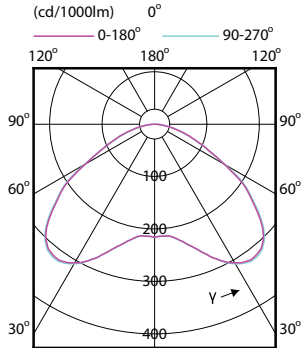

Order Code	Full Product Name	T-Case Maximum (Nom)
929001356802	TrueForce LED HPI ND 110-88W E40 840 60D	90 °C
929001356902	TrueForce LED HPI ND 110-88W E40 840 120D	90 °C
929001357002	TrueForce LED HPI ND 200-145W E40 840 60D	95 °C
929001357102	TrueForce LED HPI ND 200-145W E40 840 120D	95 °C
929001812408	TrueForce Core HB 200-160W E40 840 NB GM	100 °C
929001812410	TrueForce Core HB 200-160W E40 840 NB CN	100 °C
929001812508	TrueForce Core HB 200-160W E40 840 WB GM	100 °C
929001812510	TrueForce Core HB 200-160W E40 840 WB CN	100 °C
929001812608	TrueForce Core HB 200-160W E40 865 NB GM	100 °C
929001812610	TrueForce Core HB 200-160W E40 865 NB CN	100 °C
929001812708	TrueForce Core HB 200-160W E40 865 WB GM	100 °C
929001812710	TrueForce Core HB 200-160W E40 865 WB CN	100 °C
929001812912	TrueForce Core HB 200-160W E40 840 WB LA	100 °C
929001813112	TrueForce Core HB 200-160W E40 865 WB LA	100 °C
929001875708	TrueForce HB 100-85W E40 840 120D GM	90 °C
929001875710	TrueForce HB 100-85W E40 840 120D CN	90 °C
929001875712	TrueForce HB 100-85W E40 840 120D LA	90 °C
929001875908	TrueForce HB 100-85W E40 865 120D GM	90 °C
929001875910	TrueForce HB 100-85W E40 865 120D CN	90 °C
929001875912	TrueForce HB 100-85W E40 865 120D LA	90 °C
929001987912	TrueForce Core HB 27-30W E27 865	75 °C
929001988112	TrueForce Core HB 36-40W E27 865	75 °C
929001988312	TrueForce Core HB 45-50W E27 865	75 °C
929001999612	TrueForce Core HB 45-50W E40 865	75 °C