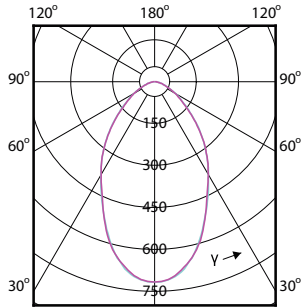

Order Code	Full Product Name	T-Case Maximum (Nom)
929001356802	TrueForce LED HPI ND 110-88W E40 840 60D	90 °C
929001356902	TrueForce LED HPI ND 110-88W E40 840 120D	90 °C
929001357002	TrueForce LED HPI ND 200-145W E40 840 60D	95 °C
929001357102	TrueForce LED HPI ND 200-145W E40 840 120D	95 °C
929001812408	TrueForce Core HB 200-160W E40 840 NB GM	100 °C
929001812410	TrueForce Core HB 200-160W E40 840 NB CN	100 °C
929001812508	TrueForce Core HB 200-160W E40 840 WB GM	100 °C
929001812510	TrueForce Core HB 200-160W E40 840 WB CN	100 °C
929001812608	TrueForce Core HB 200-160W E40 865 NB GM	100 °C
929001812610	TrueForce Core HB 200-160W E40 865 NB CN	100 °C
929001812708	TrueForce Core HB 200-160W E40 865 WB GM	100 °C
929001812710	TrueForce Core HB 200-160W E40 865 WB CN	100 °C
929001812912	TrueForce Core HB 200-160W E40 840 WB LA	100 °C
929001813112	TrueForce Core HB 200-160W E40 865 WB LA	100 °C
929001875708	TrueForce HB 100-85W E40 840 120D GM	90 °C
929001875710	TrueForce HB 100-85W E40 840 120D CN	90 °C
929001875712	TrueForce HB 100-85W E40 840 120D LA	90 °C
929001875908	TrueForce HB 100-85W E40 865 120D GM	90 °C
929001875910	TrueForce HB 100-85W E40 865 120D CN	90 °C
929001875912	TrueForce HB 100-85W E40 865 120D LA	90 °C
929001987912	TrueForce Core HB 27-30W E27 865	75 °C
929001988112	TrueForce Core HB 36-40W E27 865	75 °C
929001988312	TrueForce Core HB 45-50W E27 865	75 °C
929001999612	TrueForce Core HB 45-50W E40 865	75 °C