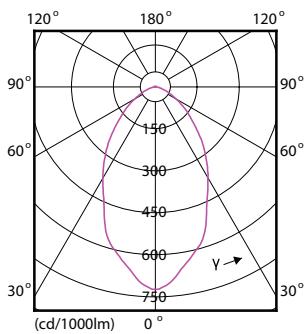

Order Code	Full Product Name	T-Case Maximum (Nom)
929001356802	TrueForce LED HPI ND 110-88W E40 840 60D	90 °C
929001356902	TrueForce LED HPI ND 110-88W E40 840 120D	90 °C
929001357002	TrueForce LED HPI ND 200-145W E40 840 60D	95 °C
929001357102	TrueForce LED HPI ND 200-145W E40 840 120D	95 °C
929001812408	TrueForce Core HB 200-160W E40 840 NB GM	100 °C
929001812410	TrueForce Core HB 200-160W E40 840 NB CN	100 °C
929001812508	TrueForce Core HB 200-160W E40 840 WB GM	100 °C
929001812510	TrueForce Core HB 200-160W E40 840 WB CN	100 °C
929001812608	TrueForce Core HB 200-160W E40 865 NB GM	100 °C
929001812610	TrueForce Core HB 200-160W E40 865 NB CN	100 °C
929001812708	TrueForce Core HB 200-160W E40 865 WB GM	100 °C
929001812710	TrueForce Core HB 200-160W E40 865 WB CN	100 °C
929001812912	TrueForce Core HB 200-160W E40 840 WB LA	100 °C
929001813112	TrueForce Core HB 200-160W E40 865 WB LA	100 °C
929001875708	TrueForce HB 100-85W E40 840 120D GM	90 °C
929001875710	TrueForce HB 100-85W E40 840 120D CN	90 °C
929001875712	TrueForce HB 100-85W E40 840 120D LA	90 °C
929001875908	TrueForce HB 100-85W E40 865 120D GM	90 °C
929001875910	TrueForce HB 100-85W E40 865 120D CN	90 °C
929001875912	TrueForce HB 100-85W E40 865 120D LA	90 °C
929001987912	TrueForce Core HB 27-30W E27 865	75 °C
929001988112	TrueForce Core HB 36-40W E27 865	75 °C
929001988312	TrueForce Core HB 45-50W E27 865	75 °C
929001999612	TrueForce Core HB 45-50W E40 865	75 °C