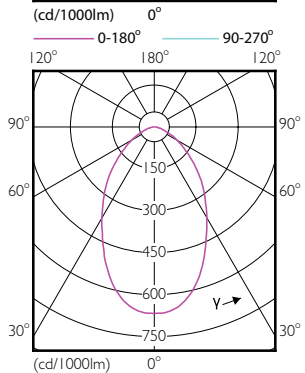

Order Code	Full Product Name	T-Case Maximum (Nom)
929001356802	TrueForce LED HPI ND 110-88W E40 840 60D	90 °C
929001356902	TrueForce LED HPI ND 110-88W E40 840 120D	90 °C
929001357002	TrueForce LED HPI ND 200-145W E40 840 60D	95 °C
929001357102	TrueForce LED HPI ND 200-145W E40 840 120D	95 °C
929001812408	TrueForce Core HB 200-160W E40 840 NB GM	100 °C
929001812410	TrueForce Core HB 200-160W E40 840 NB CN	100 °C
929001812508	TrueForce Core HB 200-160W E40 840 WB GM	100 °C
929001812510	TrueForce Core HB 200-160W E40 840 WB CN	100 °C
929001812608	TrueForce Core HB 200-160W E40 865 NB GM	100 °C
929001812610	TrueForce Core HB 200-160W E40 865 NB CN	100 °C
929001812708	TrueForce Core HB 200-160W E40 865 WB GM	100 °C
929001812710	TrueForce Core HB 200-160W E40 865 WB CN	100 °C
929001812912	TrueForce Core HB 200-160W E40 840 WB LA	100 °C
929001813112	TrueForce Core HB 200-160W E40 865 WB LA	100 °C
929001875708	TrueForce HB 100-85W E40 840 120D GM	90 °C
929001875710	TrueForce HB 100-85W E40 840 120D CN	90 °C
929001875712	TrueForce HB 100-85W E40 840 120D LA	90 °C
929001875908	TrueForce HB 100-85W E40 865 120D GM	90 °C
929001875910	TrueForce HB 100-85W E40 865 120D CN	90 °C
929001875912	TrueForce HB 100-85W E40 865 120D LA	90 °C
929001987912	TrueForce Core HB 27-30W E27 865	75 °C
929001988112	TrueForce Core HB 36-40W E27 865	75 °C
929001988312	TrueForce Core HB 45-50W E27 865	75 °C
929001999612	TrueForce Core HB 45-50W E40 865	75 °C