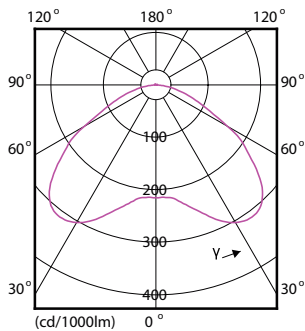

Order Code	Full Product Name	T-Case Maximum (Nom)
929001356802	TrueForce LED HPI ND 110-88W E40 840 60D	90 °C
929001356902	TrueForce LED HPI ND 110-88W E40 840 120D	90 °C
929001357002	TrueForce LED HPI ND 200-145W E40 840 60D	95 °C
929001357102	TrueForce LED HPI ND 200-145W E40 840 120D	95 °C
929001812408	TrueForce Core HB 200-160W E40 840 NB GM	100 °C
929001812410	TrueForce Core HB 200-160W E40 840 NB CN	100 °C
929001812508	TrueForce Core HB 200-160W E40 840 WB GM	100 °C
929001812510	TrueForce Core HB 200-160W E40 840 WB CN	100 °C
929001812608	TrueForce Core HB 200-160W E40 865 NB GM	100 °C
929001812610	TrueForce Core HB 200-160W E40 865 NB CN	100 °C
929001812708	TrueForce Core HB 200-160W E40 865 WB GM	100 °C
929001812710	TrueForce Core HB 200-160W E40 865 WB CN	100 °C
929001812912	TrueForce Core HB 200-160W E40 840 WB LA	100 °C
929001813112	TrueForce Core HB 200-160W E40 865 WB LA	100 °C
929001875708	TrueForce HB 100-85W E40 840 120D GM	90 °C
929001875710	TrueForce HB 100-85W E40 840 120D CN	90 °C
929001875712	TrueForce HB 100-85W E40 840 120D LA	90 °C
929001875908	TrueForce HB 100-85W E40 865 120D GM	90 °C
929001875910	TrueForce HB 100-85W E40 865 120D CN	90 °C
929001875912	TrueForce HB 100-85W E40 865 120D LA	90 °C
929001987912	TrueForce Core HB 27-30W E27 865	75 °C
929001988112	TrueForce Core HB 36-40W E27 865	75 °C
929001988312	TrueForce Core HB 45-50W E27 865	75 °C
929001999612	TrueForce Core HB 45-50W E40 865	75 °C