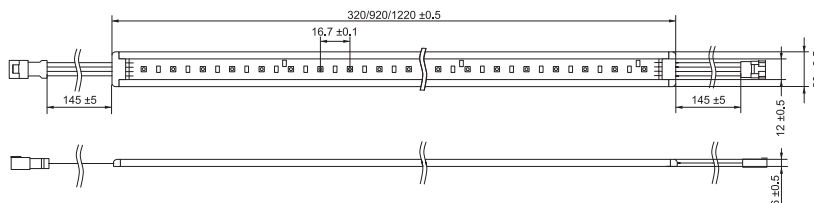

RGB AluLED

Optical characteristics

at $t_p = 50$ °C

Type	Ref. No.	Length mm	No of LEDs	Current mA	Colour	Colour temperature (K)	Luminous flux* lm	Power W	Cover
White modules									
AluLED-320-2700-IHP20-D	571142	320	18	140	warm white	2700 ±300	230	3.4	Diffuse
AluLED-920-2700-IHP20-D	571143	920	54	420	warm white	2700 ±300	690	10.1	Diffuse
AluLED-1220-2700-IHP20-D	571144	1220	72	560	warm white	2700 ±300	920	13.5	Diffuse
AluLED-320-3000-IHP20-D	571145	320	18	140	warm white	3000 ±300	230	3.4	Diffuse
AluLED-920-3000-IHP20-D	571146	920	54	420	warm white	3000 ±300	690	10.1	Diffuse
AluLED-1220-3000-IHP20-D	571147	1220	72	560	warm white	3000 ±300	920	13.5	Diffuse
AluLED-320-4000-IHP20-D	571133	320	18	140	cool white	4000 ±300	250	3.4	Diffuse
AluLED-920-4000-IHP20-D	571134	920	54	420	cool white	4000 ±300	750	10.1	Diffuse
AluLED-1220-4000-IHP20-D	571135	1220	72	560	cool white	4000 ±300	1000	13.5	Diffuse
AluLED-320-6000-IHP20-D	571152	320	18	140	cool white	6000 ±300	260	3.4	Diffuse
AluLED-920-6000-IHP20-D	571153	920	54	420	cool white	6000 ±300	780	10.1	Diffuse
AluLED-1220-6000-IHP20-D	571154	1220	72	560	cool white	6000 ±300	1040	13.5	Diffuse

* Production tolerance for luminous flux: ±10%

Type	Ref. No.	Length mm	No. of LEDs	Current mA	Luminous flux (lm)			Dom. wavelength (nm)			Power W	Cover
					red	green	blue	red	green	blue		
RGB modules												
AluLED-320-RGB-IHP20-D	571139	320	18	140	18	53	11	620-630	520-535	465-475	3.4	Diffuse
AluLED-920-RGB-IHP20-D	571140	920	54	420	53	158	32	620-630	520-535	465-475	10.1	Diffuse
AluLED-1220-RGB-IHP20-D	571141	1220	72	560	70	210	42	620-630	520-535	465-475	13.5	Diffuse
Blue modules												
AluLED-1220-BLUE-IHP20-D	571157	1220	72	560	—	—	42	—	—	465-475	8.4	Diffuse

The values contained in this data sheet can change due to technical innovations. Any such changes will be made without separate notification.