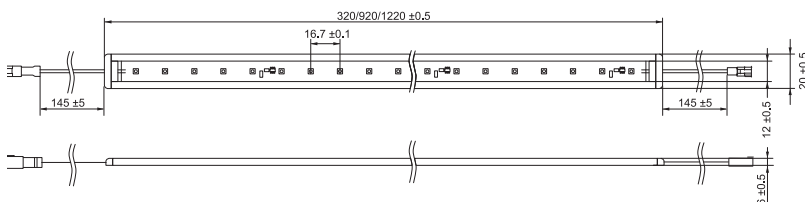

White / Blue AluLED