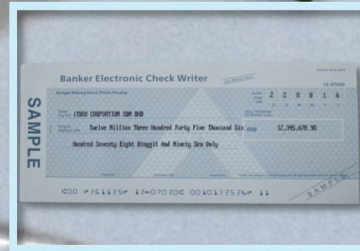

## iCheque5

**Complete Number & Alphabet Keypad**

**LCD With Blue Back Light For Clearer Viewing**

**Auto Feeder Easy for Print Cheque**

**Printing Cheque Sample**

### Feature:

- ◆ The all-in-one Printer Matches for each English cheque
- ◆ Used to automatically print Payee, Date, Signature, Issue Place, Amount in letters and numbers and other items at a time.
- ◆ Prints On Malaysian (Preset), Any Currency like Euro, Cent, and some symbols can be printed.
- ◆ Up To 60 Payee Names Can Be Programmed Into The Memory
- ◆ Print by Stand-alone or connected to computer by USB.
- ◆ For all size of cheque use
- ◆ The Printing Length in a line, and print position is adjustable.
- ◆ Select able font size & Date type
- ◆ English and French as a choice, other language made by customization.
- ◆ LCD With Blue Back Light For Clearer Viewing