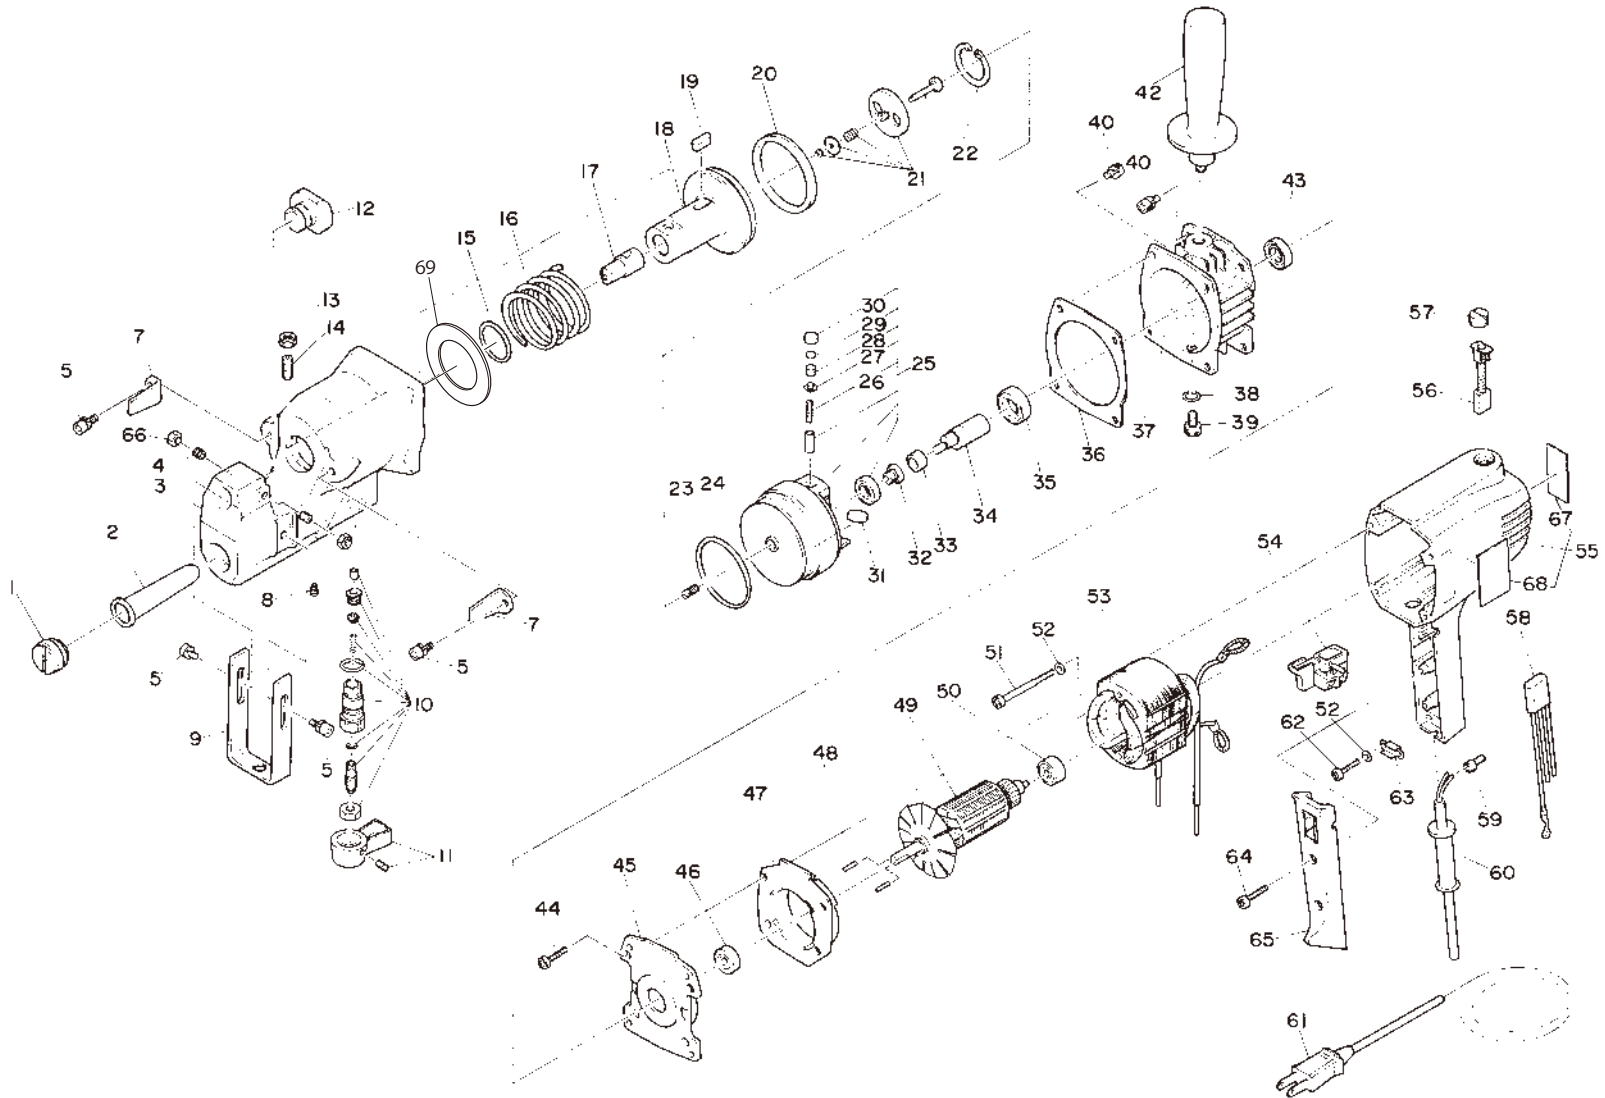

Exploded view/parts list are subject to change at any time without notice. (As of Feb. 2013)

E25-0615 Assembly

⚠ CAUTION

The illustration is for information only. Users should never disassemble parts.
Contact the sales agent from whom you purchased the tool or the manufacturer, should the tool need service,
repair or replacement of parts.