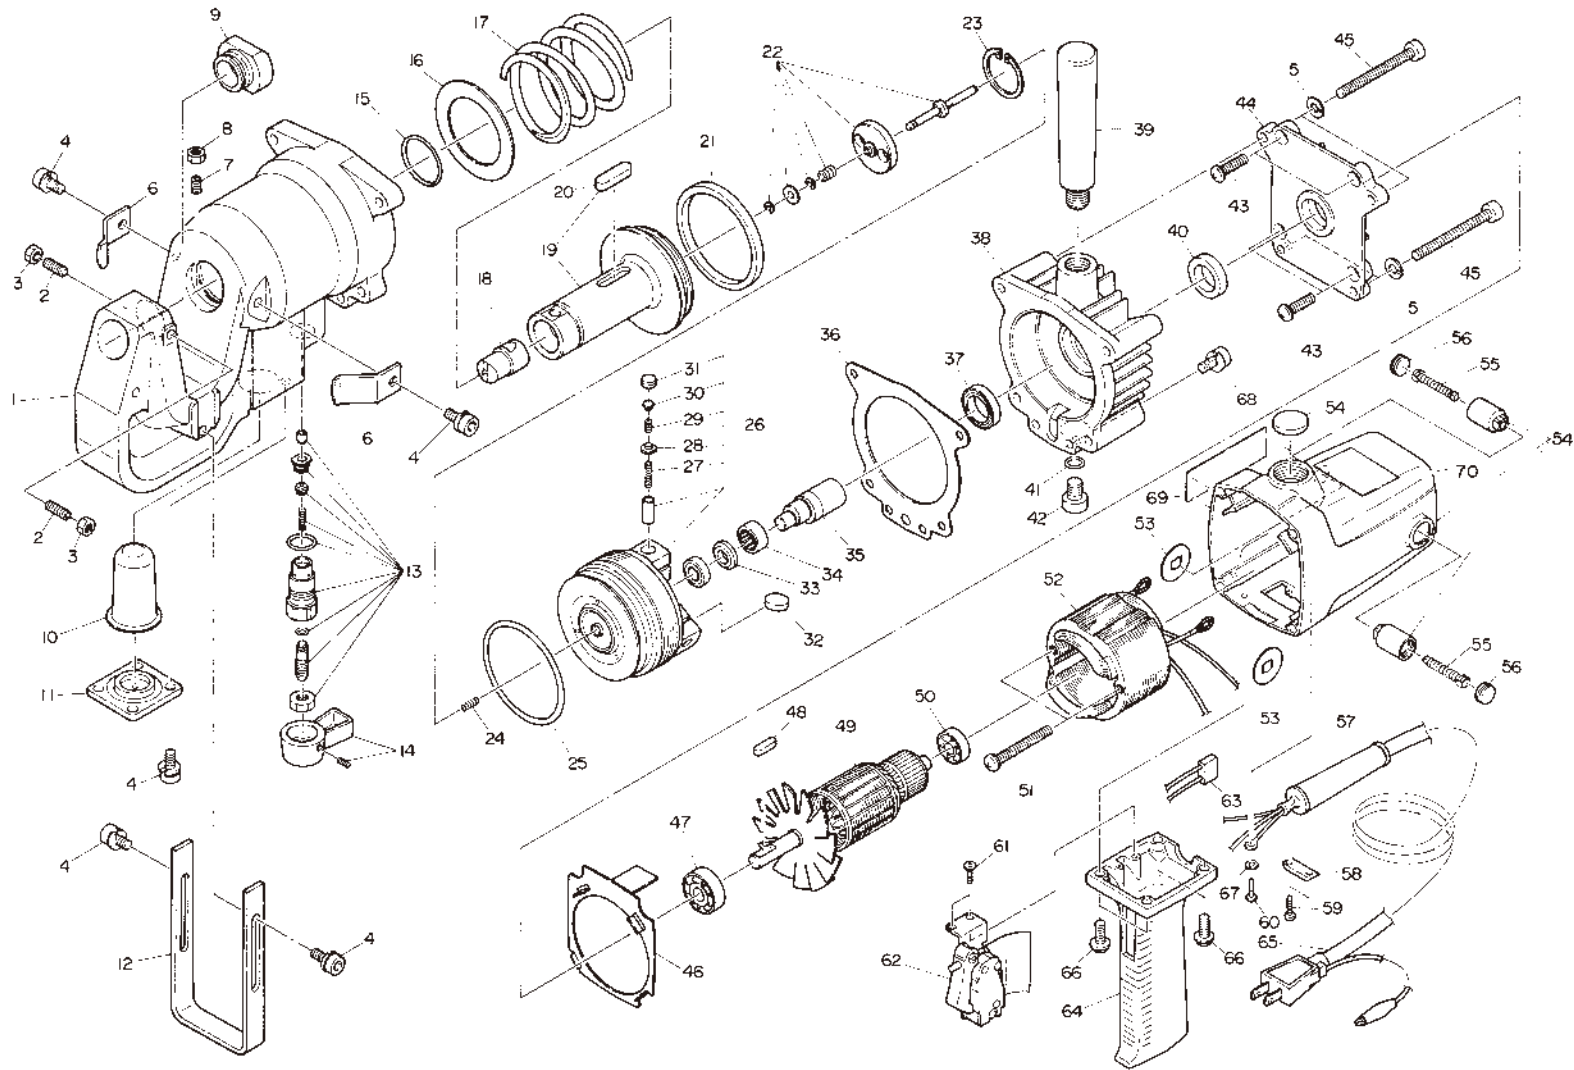

Exploded view/parts list are subject to change at any time without notice. (As of Feb. 2013)

E55-0619 Assembly

⚠ CAUTION

The illustration is for information only. Users should never disassemble parts. Contact the sales agent from whom you purchased the tool or the manufacturer, should the tool need service, repair or replacement of parts.