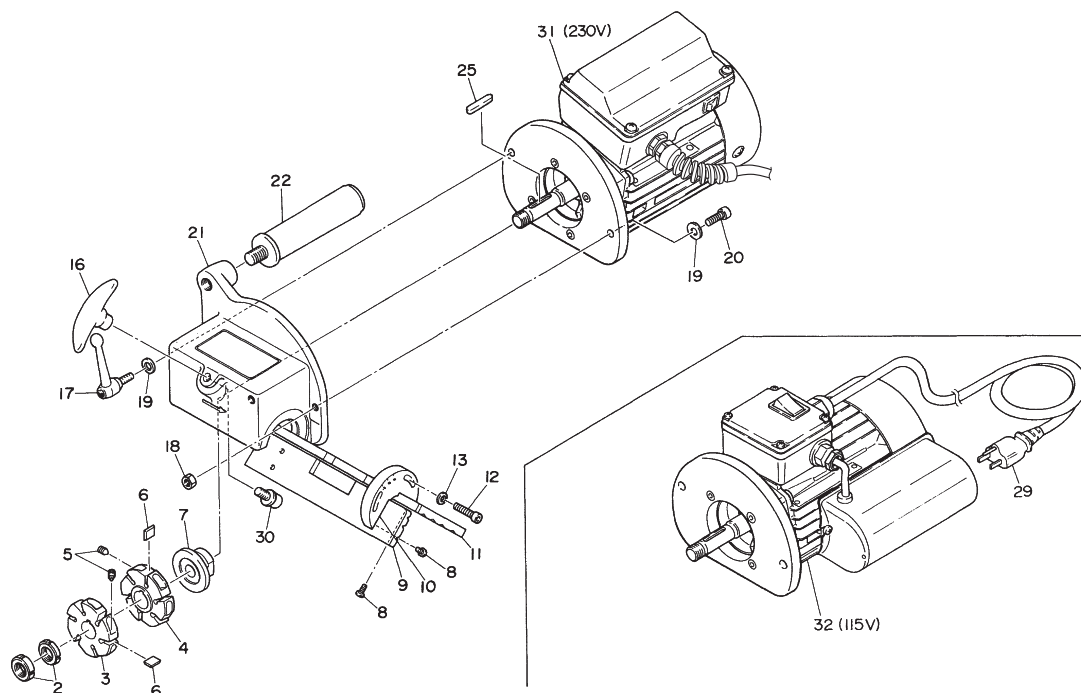

EXPLODED DIAGRAM : HB-15B

⚠ WARNING

This diagram is for your reference only. Do not attempt to service or repair the Tool. Do not take the Tool apart. Contact an authorized Nitto dealer for all service and repair of the Tool. Improper service and repair can cause accidents and service injuries. Never attempt to modify the Tool. Never attempt service or repair the Tool yourself.

The parts numbers with () are included in the Ass'y parts written above them.

No.	Part No.	Description	Qty	Price
2	TP04157	Nut for Roller Bearing AN03	2	
3	TA9A066	Holder A Ass'y	1 set	
4	TA9A067	Holder B Ass'y	1 set	
5	(TP04689)	Hex. Socket Head set Screw 6 x 8	12	
6	TA9A093	Indexeble Insert 12.7(12pcs. / Set)	1 set	
7	TQ11091	Adapter	1	
8	TQ00208	Hex. Socket Head Screw 6 x 12	8	
9	TQ00207	Plate C	1	
10	TP16124	Plate Guide	2	
11	TQ00205	Plate A	1	
12	TP06217	Hex. Socket Head Bolt 6 x 25	4	
13	TP00092	Plain Washer M6	4	
16	TA9A074	T Handle Ass'y	1 set	
17	TP16159	Clamp Lever	1	
18	TP08584	Hex. Nut M8	1	
19	TP10978	Plain Washer M8	2	
20	TP07353	Hex. Socket Head Bolt 8 x 30	1	
21	TA99911	Body Sub Ass'y	1 set	
22	TA92089	Sub Handle Ass'y	1 set	
25	TP16151	Sunk Key 5 x 5 x 36	1	
29	TA9A757	Cabtyre Cable Ass'y	1 set	

Accessories

No.	Part No.	Description	Qty	Price
30	TQ03353	Hex. Socket Head Cap Screw 10 x 30 with Spring Washer	1	
31	TB02203	Motor Ass'y (220 V- 240 V)	1 set	
32	TB02204	Motor Ass'y (110 V- 120 V)	1 set	
	TP16613	T Wrench Key	1	
	TP01939	Hex. Socket Screw Key 4	1	
	TP04004	Hex. Socket Screw Key 5	1	
	TP00170	Hex. Socket Screw Key 6	1	
	TP04309	Spanner 24 x 27	1	
	TP16410	Hook Spanner 25 - 28	1	
	TQ00206	Plate B	1	
	TA99834	Roller Bracket Ass'y	1 set	
	TP16600	Spacer A	1	
	TP16601	Spacer B	1	
	TA9A093	Indexeble Insert 12.7(12pcs. / Set)	1 set	
	TQ13535	Instruction Manual	1	
	TQ13531	Declaration of Conformity	1	