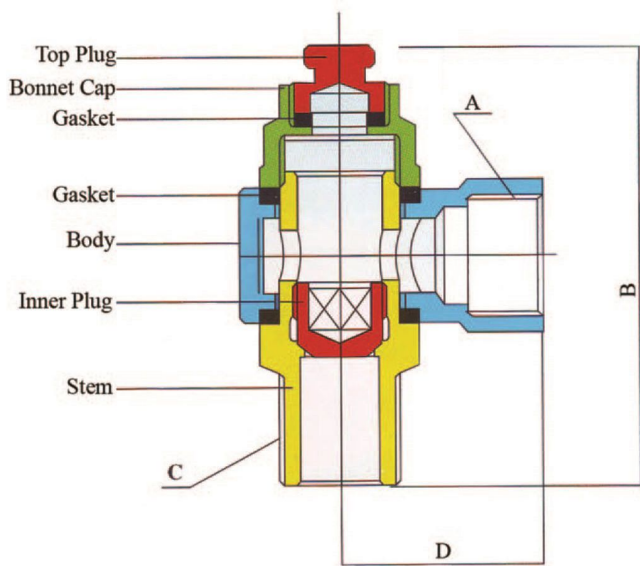

# FORGING BRASS FERRULE COCK

ART NO	SIZE	A	B	C	D
1004	1/2"	BPS 1/2"	88.0	PT 1/2"	43.5
1005	3/4"	BPS 3/4"	88.0	PT 3/4"	42.5
1006	1"	BPS 1"	94.8	PT 1"	48.2

\* All measurement in millimeters (mm)

**SPAN**

BUATAN MALAYSIA  
MADE IN MALAYSIA