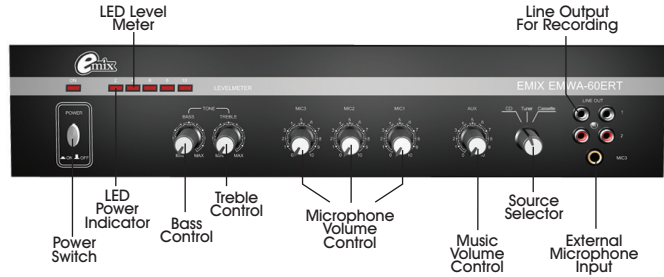

RQ-K2000 SERIES Integrated Rostrum

Microphone
C/W Indicator

*Reading Light
(optional)

Easy Carry

High Power
Loudspeaker

*Trolley Wheel with
Lockable Wheel
(optional)

Everything you ever wanted in a Rostrum

Introducing the awesome new **EMIX** Rostrum. The Integrated Rostrum is the most innovative, unique, functional and beautiful Rostrum in the market today. Crafted from the finest wood and laminated with PVC material. This awesome Integrated Rostrum come with a standard powerful sound system that will deliver your message with unparalleled clarity, and a rich elegant presentation.

- > Built-in 60 watts Amplifier come with 2 way system (10" speaker & 2" tweeter)
- > Tape or CD record output jack provided
- > Independent phantom power for condenser microphone
- > Wide frequency response with wide dispersion
- > Recessed brass reading lamp with on / off switch
- > External booster amplifier can be used

INTEGRATED ROSTRUM

RQ-K2000 SERIES Integrated Rostrum

Rostrum Dimension

Cassette / CD / USB / AM/FM Tuner

CD / USB / AM/FM Tuner

Model	Version Description
R-2003	Empty Rostrum with 19" Mounting Track without Lamp / Mic Panel Mounting hole
RQ-K2006	Built-in Speaker with Mixing Amplifier / Cassette / CD / USB / AM/FM Tuner
RQ-K2008	Built-in Speaker with Mixing Amplifier / CD / USB / AM/FM Tuner

Model	RQ-K Series
Rated Power	30W
Max Power	60W
Speaker Size	10"
Rated Impedance	8Ω
Speaker Rated Power	100W
Sound Pressure Level (at 1KHz , 1m)	98dB
Frequency Response	60Hz - 20KHz
Opening Angle	90° x 40°
Tone Control	
Bass	±10dB 100Hz
Treble	±10dB 10KHz
Input	
Mic 1, Phantom Power	Priority, with Volume Control
Mic 2, Phantom Power	With Volume Control
Mic 3, Phantom Power	With Volume Control
CD / Tuner / Cassette	With Volume Control
Power Consumption	5A
Main Voltage	230, 50/60Hz
Color	Dark Rose Wood
Dimensions (W x H x D)	740 x 1100 x 528 mm
Weight	55kg