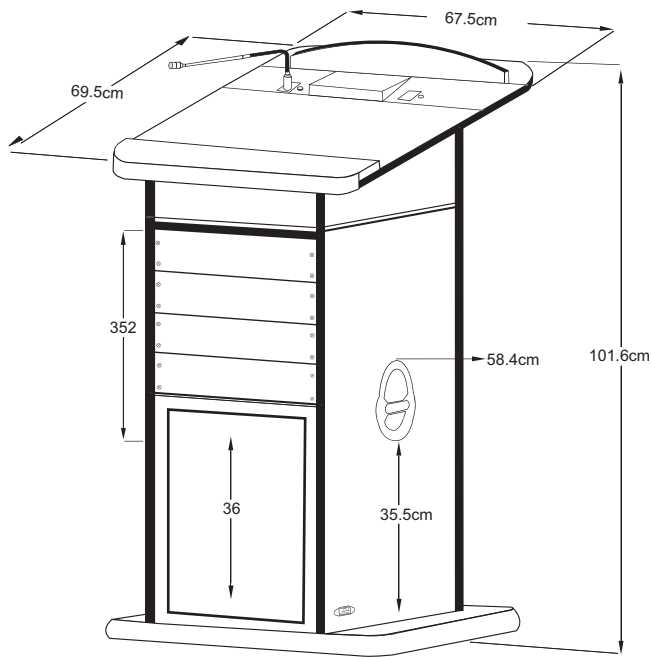

RQ-K2000 SERIES Integrated Rostrum

Microphone
C/W Indicator

*Reading Light
(optional)

Easy Carry

High Power
Loudspeaker

*Trolley Wheel with
Lockable Wheel
(optional)

Everything you ever wanted in a Rostrum

Introducing the awesome new **EMIX** Rostrum. The Integrated Rostrum is the most innovative, unique, functional and beautiful Rostrum in the market today. Crafted from the finest wood and laminated with PVC material. This awesome Integrated Rostrum come with a standard powerful sound system that will deliver your message with unparalleled clarity, and a rich elegant presentation.

- > Built-in 60 watts Amplifier come with 2 way system (10" speaker & 2" tweeter)
- > Tape or CD record output jack provided
- > Independent phantom power for condenser microphone
- > Wide frequency response with wide dispersion
- > Recessed brass reading lamp with on / off switch
- > External booster amplifier can be used

INTEGRATED ROSTRUM

RQ-K2000 SERIES Integrated Rostrum

Rostrum Dimension

Cassette / CD / USB / AM/FM Tuner

CD / USB / AM/FM Tuner

Model	Version Description
R-2003	Empty Rostrum with 19" Mounting Track without Lamp / Mic Panel Mounting hole
RQ-K2006	Built-in Speaker with Mixing Amplifier / Cassette / CD / USB / AM/FM Tuner
RQ-K2008	Built-in Speaker with Mixing Amplifier / CD / USB / AM/FM Tuner

Model	RQ-K Series
Rated Power	30W
Max Power	60W
Speaker Size	10"
Rated Impedance	8Ω
Speaker Rated Power	100W
Sound Pressure Level (at 1KHz , 1m)	98dB
Frequency Response	60Hz - 20KHz
Opening Angle	90° x 40°
Tone Control	
Bass	±10dB 100Hz
Treble	±10dB 10KHz
Input	
Mic 1, Phantom Power	Priority, with Volume Control
Mic 2, Phantom Power	With Volume Control
Mic 3, Phantom Power	With Volume Control
CD / Tuner / Cassette	With Volume Control
Power Consumption	5A
Main Voltage	230, 50/60Hz
Color	Dark Rose Wood
Dimensions (W x H x D)	740 x 1100 x 528 mm
Weight	55kg