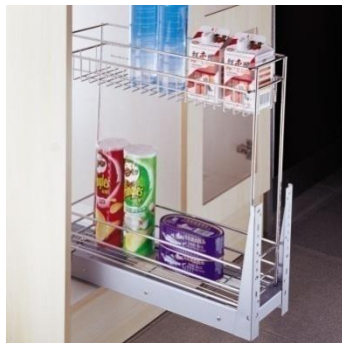

ITEM NAME	ITEM NO.	FOR EXTERNAL CABINET WIDTH (mm)	DEPTH (mm)	WIDTH (mm)	HEIGHT (mm)
Small Drawer Basket	D030115	150	475	150	510
	D030220	200		145	
Oil-Bottle Drawer Basket	D060140	400	445	345	460
Multi-Functional Drawer Basket	D060640			344	445