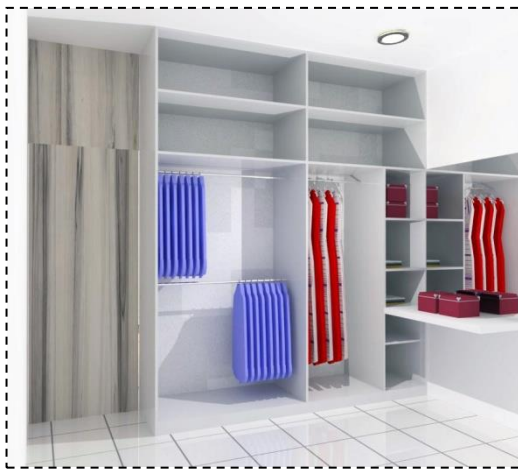

RIGHT INSIDE VIEW

FIXED WARDROBE TEMPLET

Materials Wardrobe:-

✓ Door

- Sliding Door : Glass
- Open Closed Door : Melamine/Glass

✓ Body

- Melamine
- Formica (Can Choose Colour)

GREAT LIVING IDEAS **are meant for sharing!**