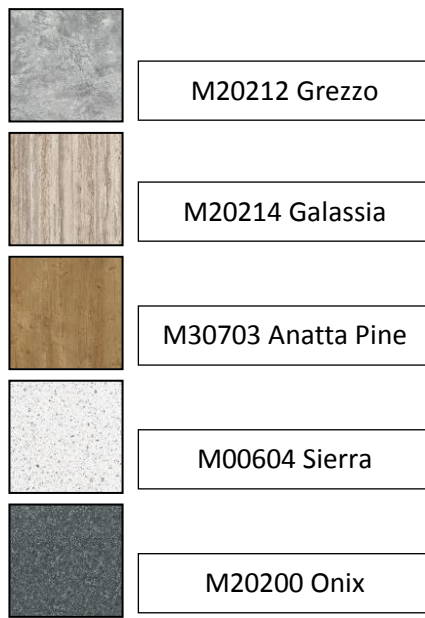

INDUSTRIAL CONCEPT

KITCHEN

COLLECTION TEMPLAT

Solid Surface

Quartz Stone

Material Glass

Mieco Table

Melamine Door