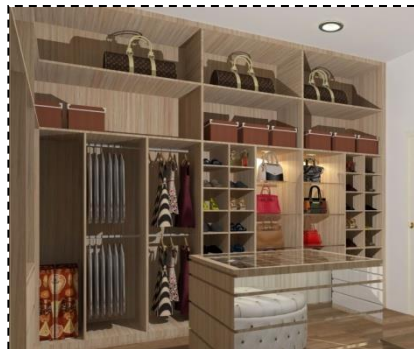

RIGHT INSIDE VIEW

FIXED WARDROBE TEMPLET

Materials Wardrobe:-

✓ Door

- Sliding Door : Glass
- Open Closed Door : Melamine/Glass

✓ Body

- Melamine
- Formica (Can Choose Colour)

GREAT LIVING IDEAS **are meant for sharing!**