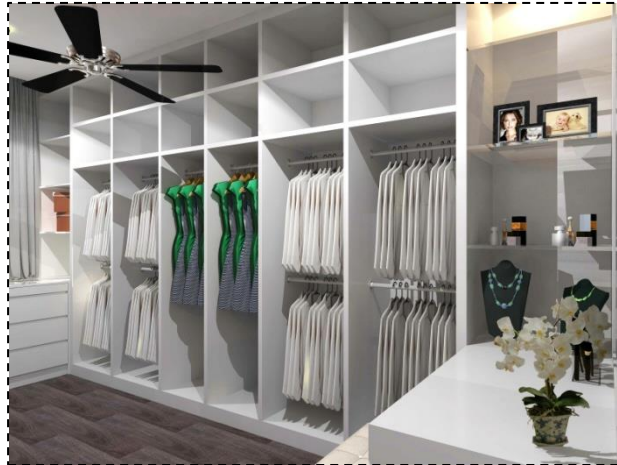

RIGHT INSIDE VIEW

FIXED WARDROBE TEMPLET

Materials Wardrobe:-

✓ Door

- Sliding Door : Glass
- Open Closed Door : Melamine/Glass

✓ Body

- Melamine
- Formica (Can Choose Colour)

GREAT LIVING IDEAS **are meant for sharing!**