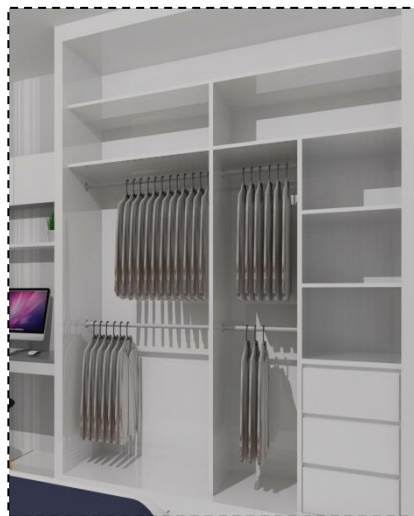

RIGHT INSIDE VIEW

FIXED WARDROBE TEMPLET

Materials Wardrobe:-

✓ Door

- Sliding Door : Glass
- Open Closed Door : Melamine/Glass

✓ Body

- Melamine
- Formica (Can Choose Colour)

GREAT LIVING IDEAS **are meant for sharing!**