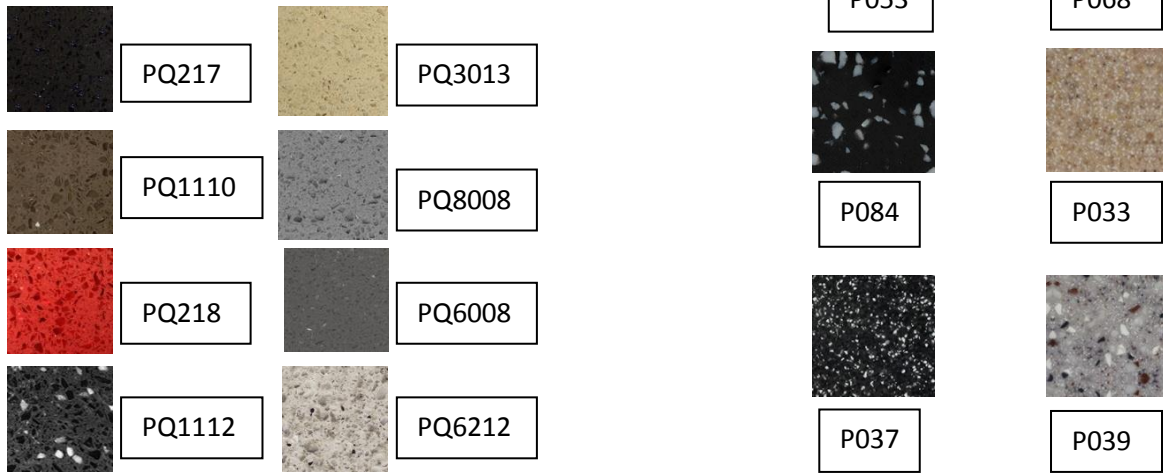

Solid Surface

Quartz Stone

Material Glass