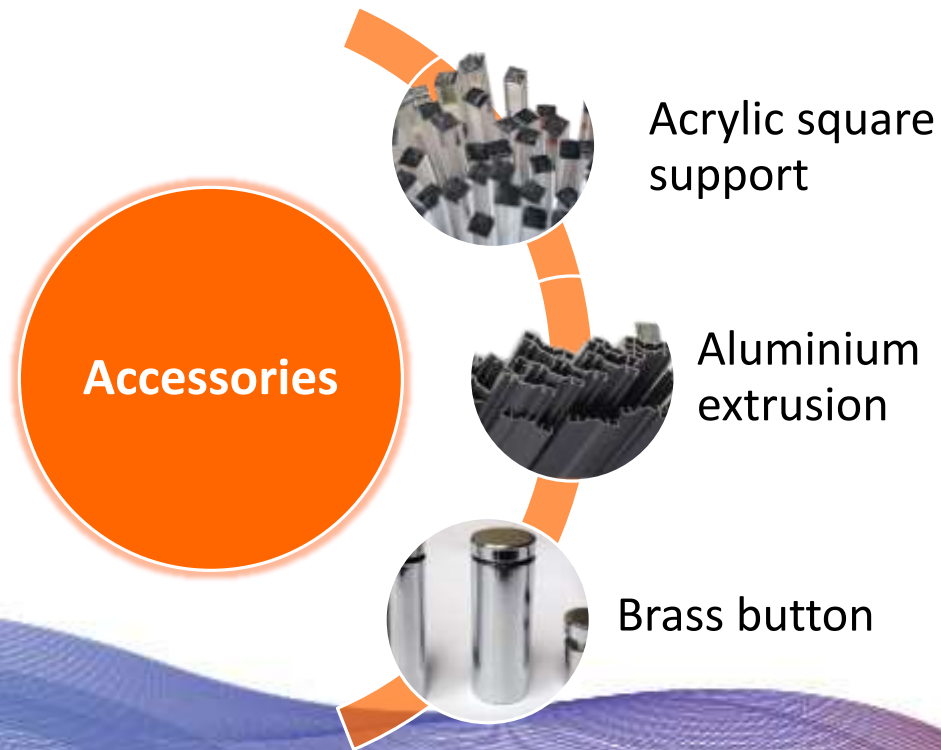

MATERIAL SUPPLY

Others: Hi-Impact, Aluminium coil, GI/Colour Bond

Application:

1. Advertisement signage
2. Furniture
3. Product design
4. Interior compartments
5. Roofing

MATERIAL SUPPLY

Brand: 3M Reflective, Oracal, 5G Grande, OSAKI

Application:

1. Advertisement signage
2. Road signboard
3. Vehicle
4. Window decoration

MATERIAL SUPPLY

Acrylic: triangle support, rod, tube, hinge, ball, lock, double sided tape

Aluminium: U-channel, L-angle, casing