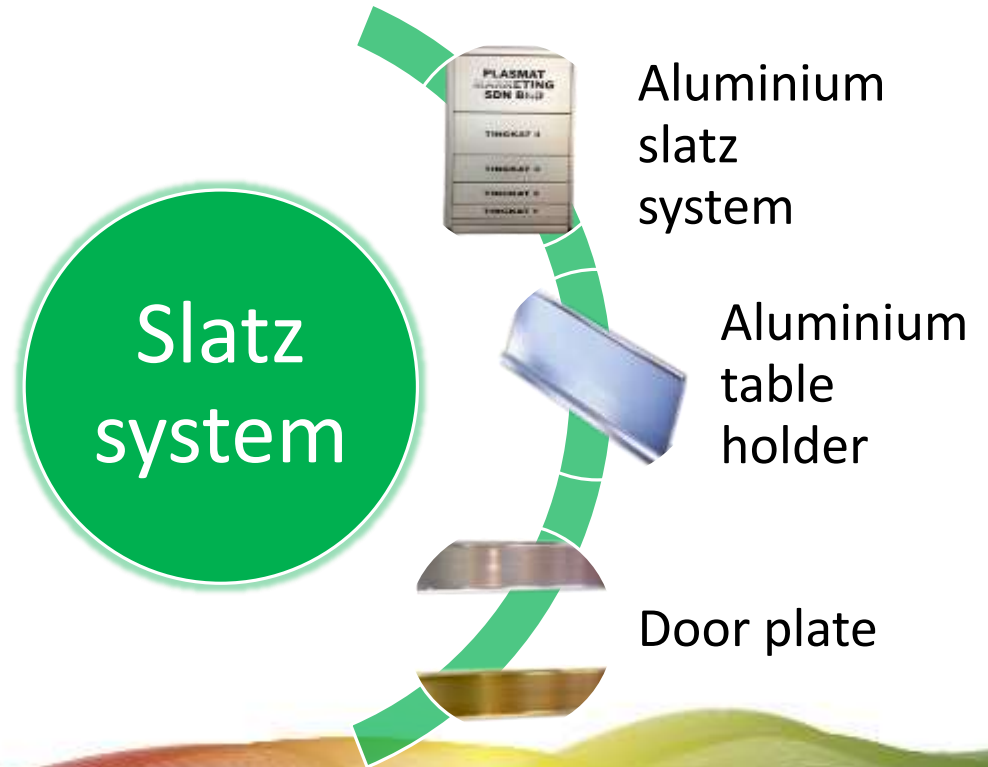

MATERIAL SUPPLY