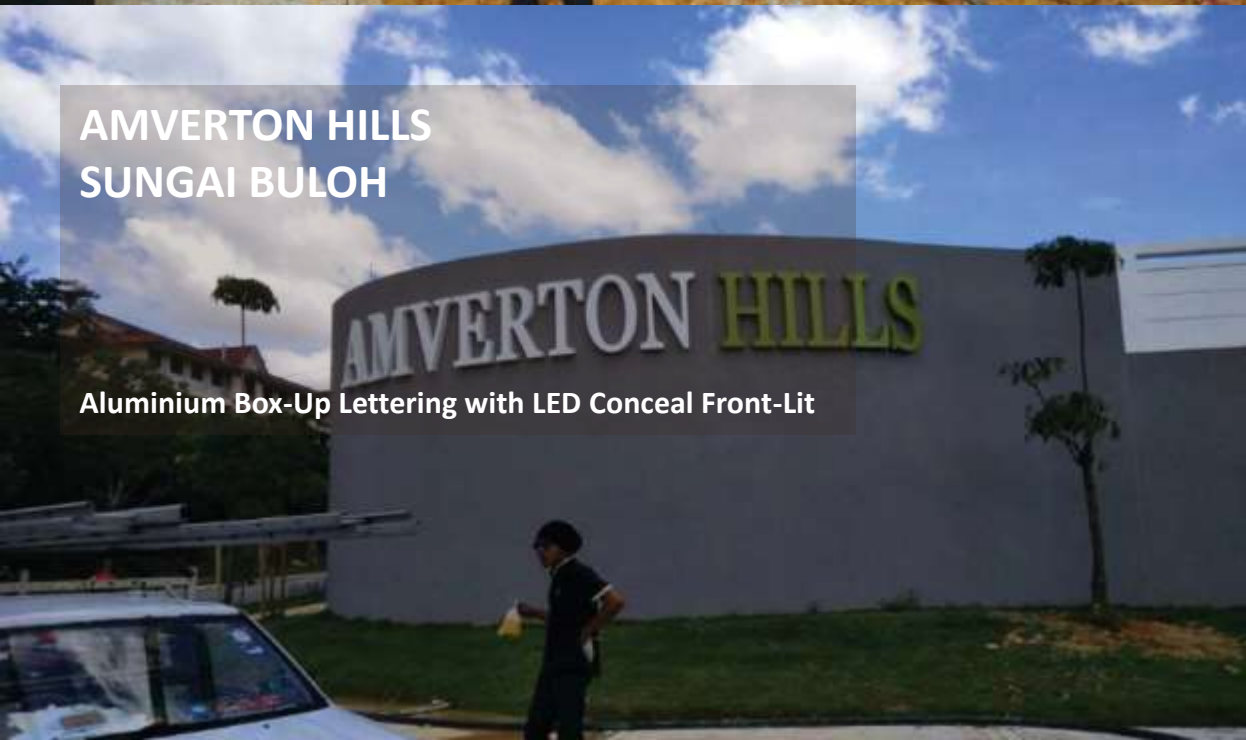

Personal Protective Equipment: Safety helmet, safety vest, safety boot

MATERIAL SUPPLY

INDOOR / OUTDOOR SIGNAGE

PROJECTS

ameera
RESIDENCE

**AMEERA RESIDENCE
KAJANG MUTIARA HEIGHT**

Aluminium Box-Up Lettering LED Back-Lit