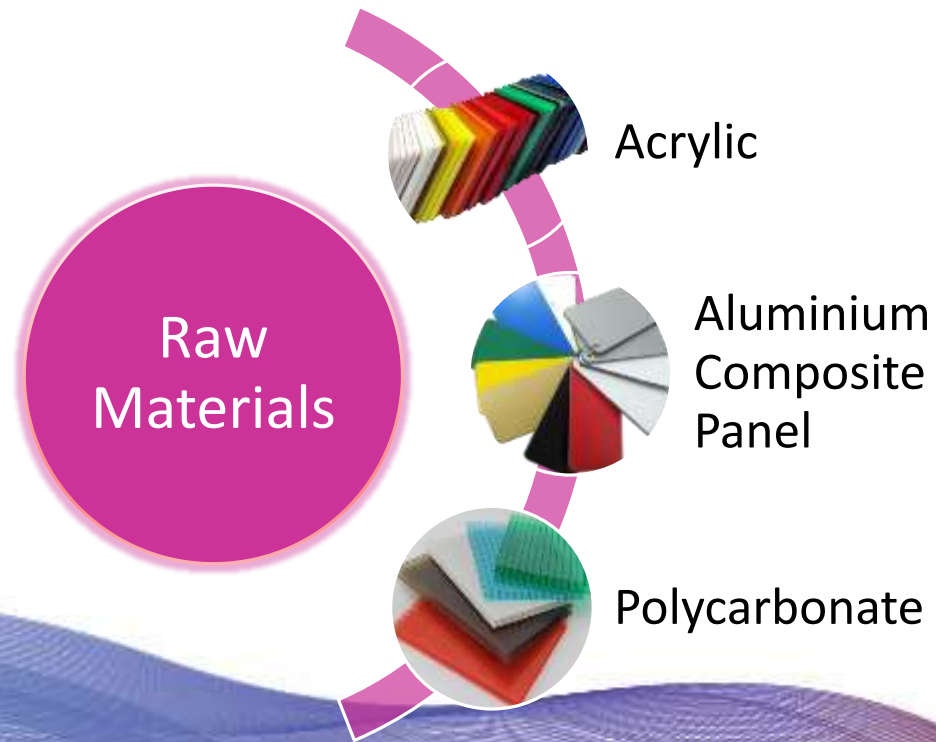

MATERIAL SUPPLY

Others: Hi-Impact, Aluminium coil, GI/Colour Bond

Application:

1. Advertisement signage
2. Furniture
3. Product design
4. Interior compartments
5. Roofing

MATERIAL SUPPLY

Brand: 3M Reflective, Oracal, 5G Grande, OSAKI