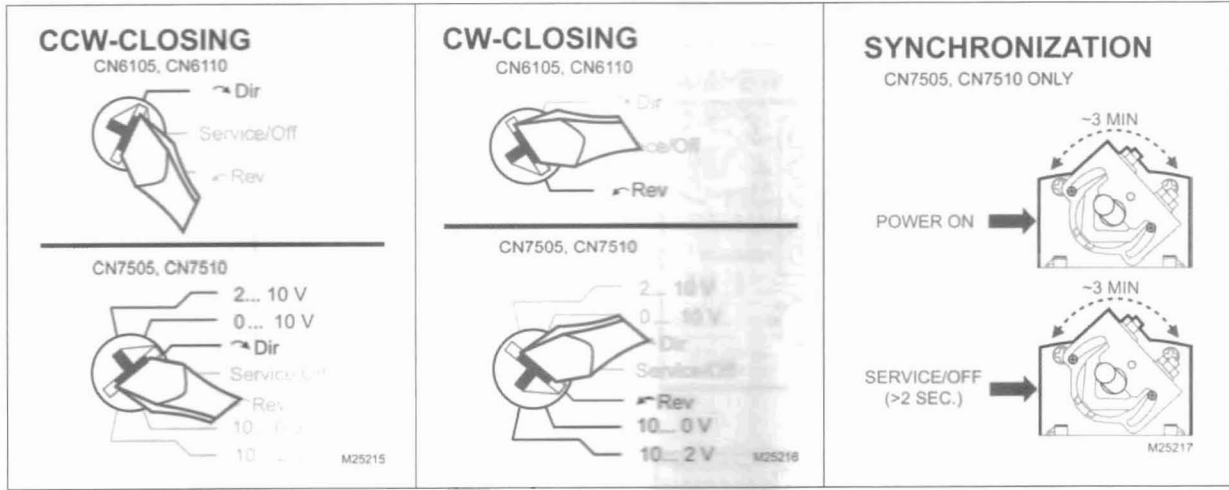

## CN6105, CN6110, CN7505, CN7510 Non-Spring Return Direct Coupled Actuator

### INSTALLATION INSTRUCTIONS

Disconnect power before installation.

Mounting on Counterclockwise (CCW) or Clockwise (CW) Closing Damper

## Wiring

## Adjusting for Counterclockwise (CCW) or Clockwise (CW) Closing Damper/Synchronization