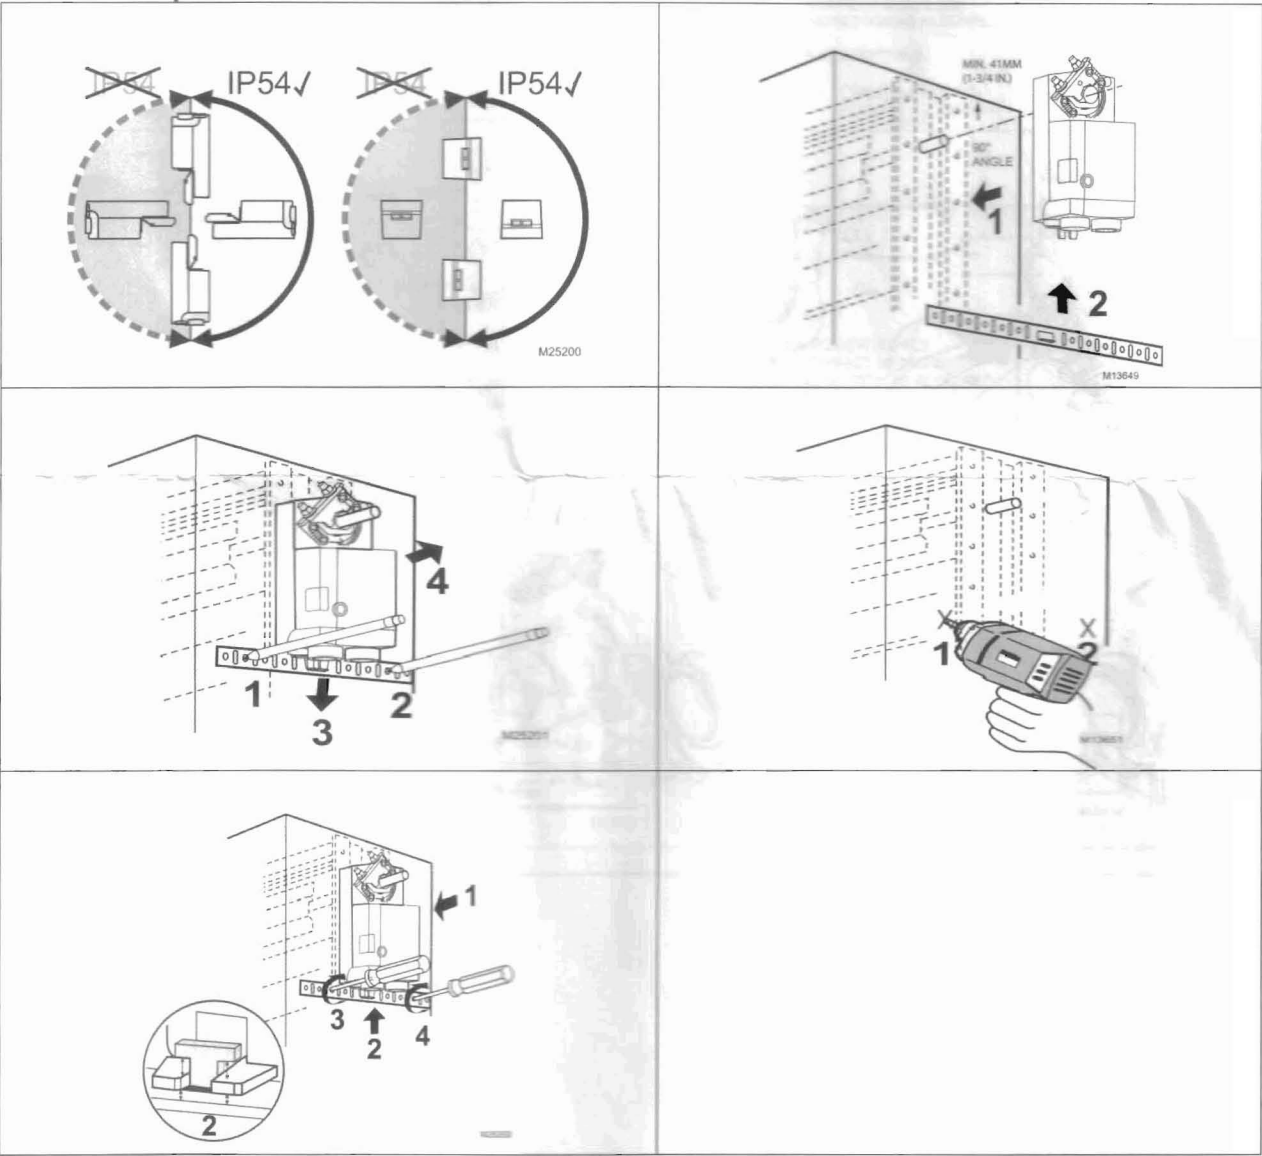

## CN6105, CN6110, CN7505, CN7510 Non-Spring Return Direct Coupled Actuator

### INSTALLATION INSTRUCTIONS

Disconnect power before installation.

Mounting on Counterclockwise (CCW) or Clockwise (CW) Closing Damper

## Wiring