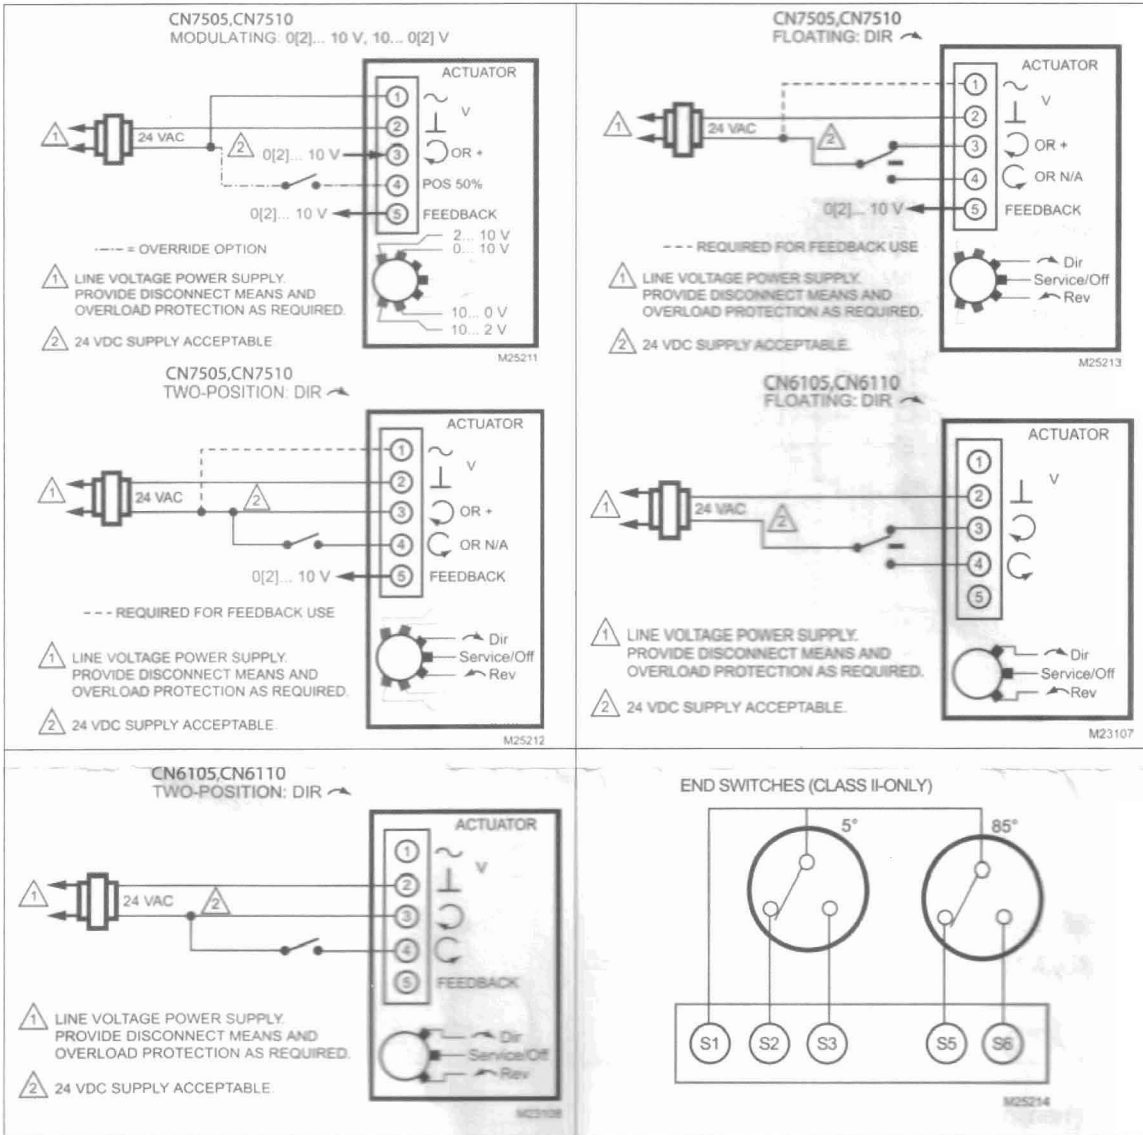

### INSTALLATION INSTRUCTIONS

Disconnect power before installation.

Mounting on Counterclockwise (CCW) or Clockwise (CW) Closing Damper

## Wiring