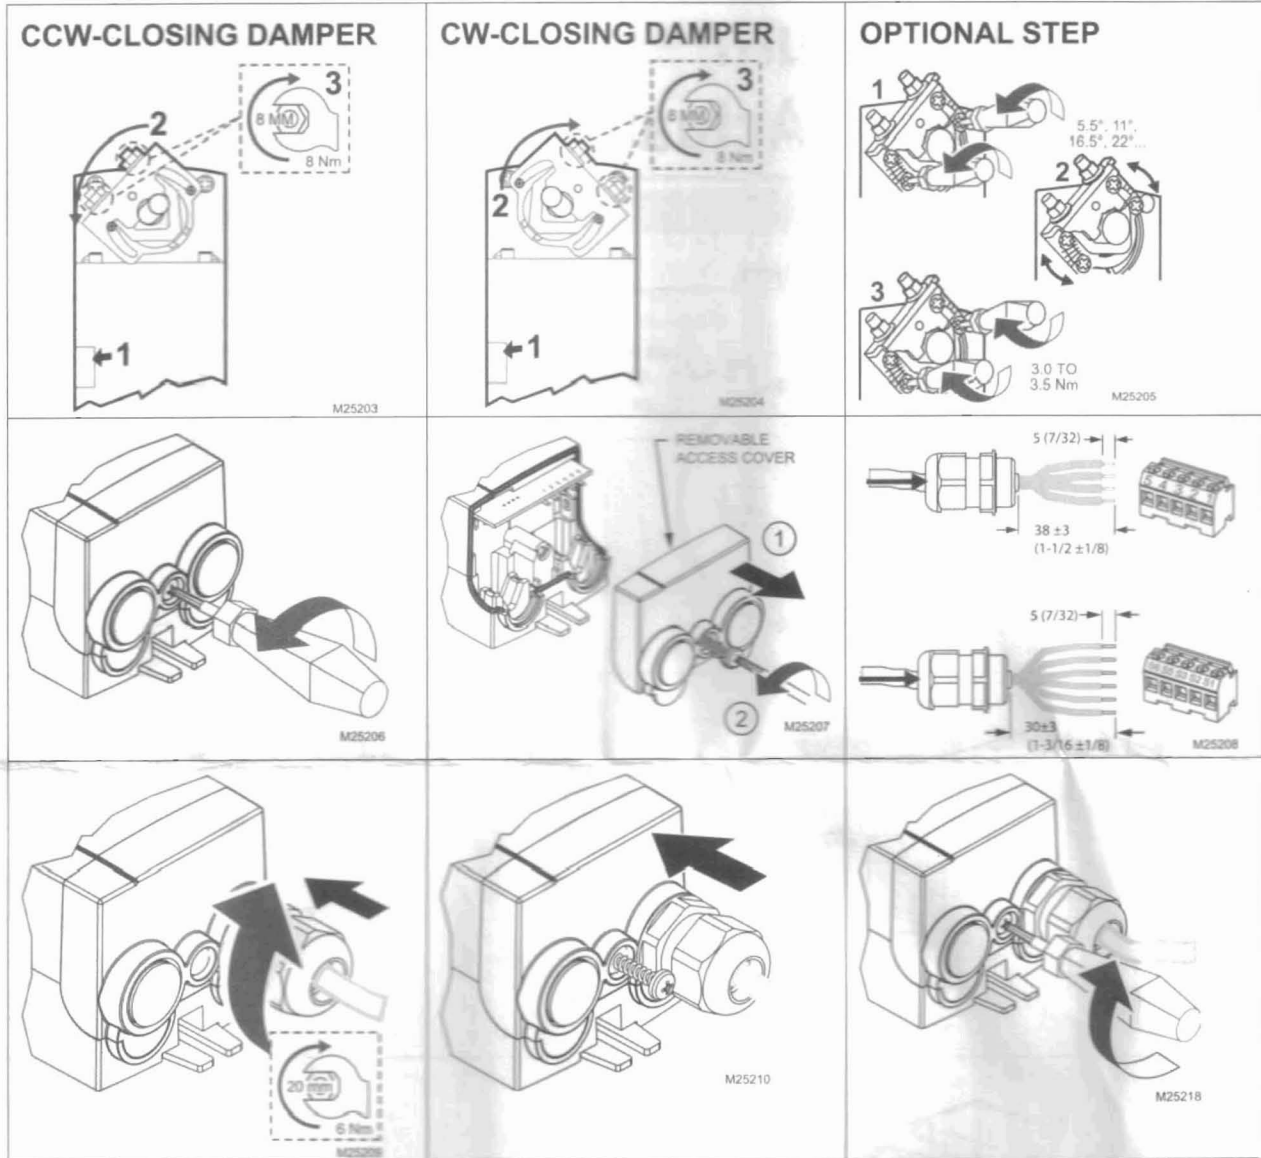

## CN6105, CN6110, CN7505, CN7510 Non-Spring Return Direct Coupled Actuator

### INSTALLATION INSTRUCTIONS

Disconnect power before installation.

Mounting on Counterclockwise (CCW) or Clockwise (CW) Closing Damper

## Wiring