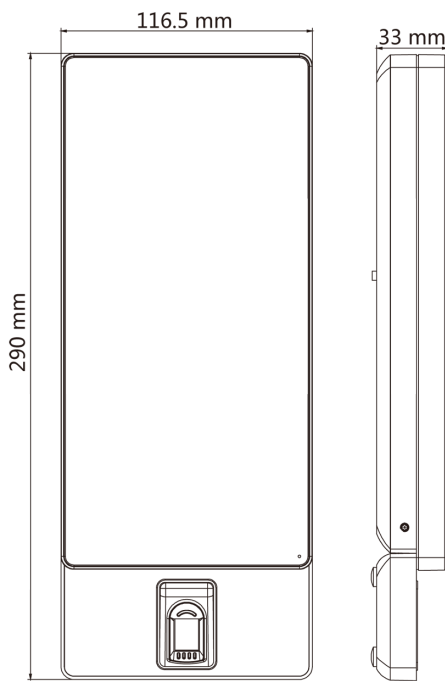

Model	DS-K1T607E	DS-K1T607EF	DS-K1T607MW	DS-K1T607MFW
Working humidity	0 to 90% (No condensing)			
Protection level	IP65			
Tamper	Support			

* Exposing the equipment to direct sun light, low ventilation or heat source such as heater or radiator is forbidden (ignorance can cause fire danger).

* For device with fingerprint module, we suggest that do not install the device outdoors.

Dimensions

With Fingerprint Module