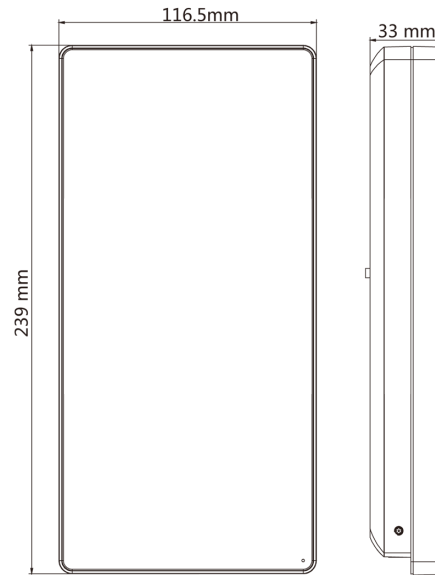

Without Fingerprint Module