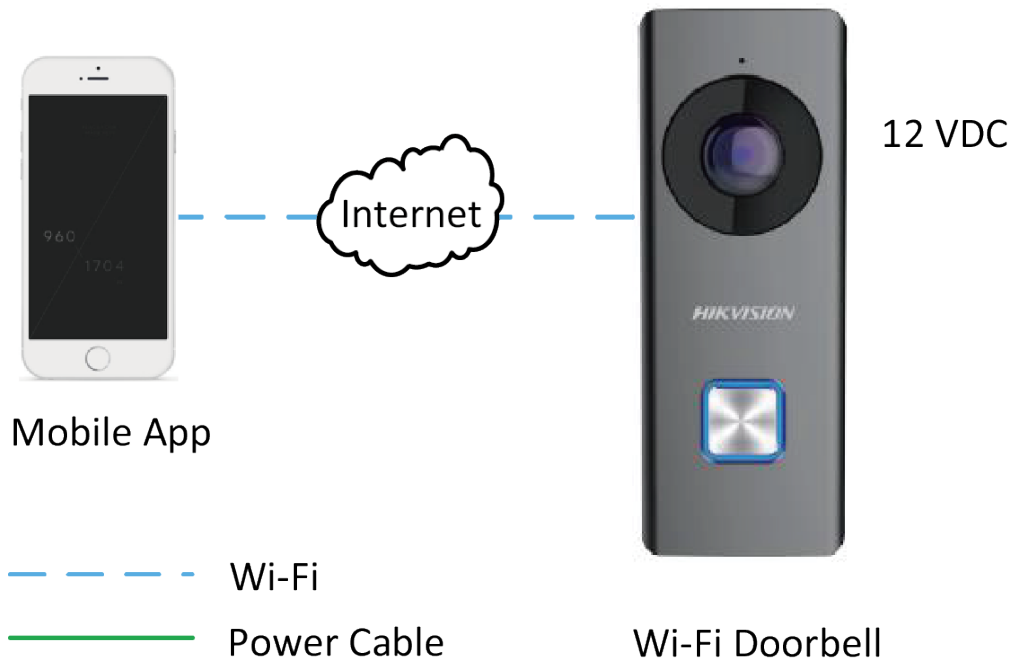

Typical Application

Available Model

DS-KB6403-WIP