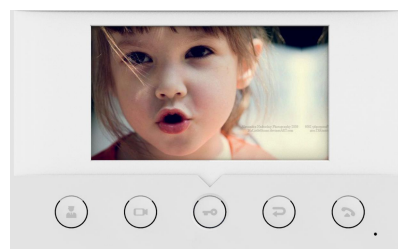

Fanvil i51W SIP Indoor Station

Fanvil i51W is an indoor station with 4.3-inch color screen and rich interfaces. It is mainly used in residential area, villa, office building and other places for receiving calling and communicating through the door phone and achieving remote door-opening. It provides more reliable security assurance and the easier access control for the users, creating a safe and comfortable living environment.

Highlights

- Stylish and simple outlook which matches with different decorative styles.
- 4.3-inch capacitive color screen.
- HD voice speech quality with built-in 1.5W speaker and Acoustic Echo Canceller (AEC).
- Built-in 2.4G Wi-Fi.
- Possess 8 alarm inputs and 1 RS485 interfaces.
- View the authorized camera image over the video door phone.
- Rich interfaces to meet the needs in different application scenarios.
- Support online management and upgrade.
- Compatible with major platforms: Asterisk, Broadsoft, 3CX, Metaswitch, Elastix, Avaya etc.

Generic

- 4 SIP Lines
- HD Voice
- PoE
- External Power Supply(Optional)

Display

- 1 x LCD: 4.3-inch 480x272 Color Screen

Audio

- Wideband ADC/DAC 16KHz sampling
- Narrowband codec: G.711A/U, G.729AB, iLBC
- Wideband codec: G.722, Opus
- Full-duplex hands-free speakerphone with AEC
- Voice Activity Detection (VAD) / Comfort Noise Generation (CNG) / Background Noise Estimation (BNE) / Noise Reduction (NR)
- Packet Loss Concealment (PLC)
- Dynamic Adaptive Jitter Buffer
- DTMF: In-band, Out-of-Band – DTMF-Relay (RFC2833) / SIP INFO
- VQM voice quality monitoring

- Alarm Input Interface x8
- DC Power Input: 12V/1A
- Power Consumption (PoE): 1.82~5.93 W
- Power Consumption (Adapter): 1.54~4.78 W
- Working Temperature: 0~45°C
- Working Humidity: 10~90%
- Color: White
- Installation:
 - Desktop (Need to purchase stand separately)
 - Wall-mounted
- Device Dimensions: 163x104x26 mm
- Gift Box Dimensions: 179x115x40 mm
- Outer CTN Dimensions: (20 PCS) 380x225x250 mm