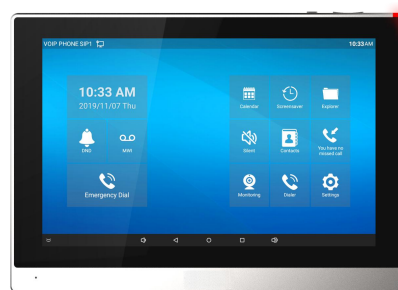

Fanvil i56A SIP Indoor Station

Fanvil i56A is a 10.1 inch indoor station, built-in Bluetooth 5.0 and 2.4G/5G Wi-Fi, integrated with Micro USB and TF interface. Based on Android 9.0 operating system, the interface operation is smooth and intelligent. It is mainly used in residential area, villa, office buildings and other places for receiving calling and communicating through the door phone and open the door remotely. It can provide reliable security assurance and the easy access control service for the users, creating a safe and comfortable living environment.

Highlights

- Stylish and simple, can be matched with different decoration styles.
- 10.1 inch capacitive touch screen, sensitive touch.
- HD voice speech quality with built-in 1W dual speaker and Acoustic Echo Canceller (AEC).
- Built-in Bluetooth (BT 4.2) and Wi-Fi (2.4GHz and 5GHz).
- Support ONVIF protocol.
- Monitor over the video door phone and the image of authorized cameras.
- Rich interfaces to meet different application scenarios.
- Support online management and upgrade.
- Compatible with major platforms: Asterisk, Broadsoft, 3CX, Metaswitch, Elastix, Avaya etc.

Generic

- 6 SIP Lines
- HD Voice
- PoE
- External Power Supply(Optional)

Display

- 1 x LCD: 10.1-inch 1280x800 Color Touch Screen

Audio

- Wideband ADC/DAC 16KHz sampling
- Narrowband Codec: G.711a/u, G.729AB, iLBC
- Wideband Codec: G.722, opus
- Acoustic Echo Canceller (AEC)
- Voice Activity Detection (VAD) / Comfort Noise Generation (CNG) / Background Noise Estimation (BNE)
- Packet Loss Concealment (PLC)
- Dynamic Adaptive jitter Buffer up to 300ms
- DTMF: In-band, Out of Band DTMF (RFC2833) / SIP INFO